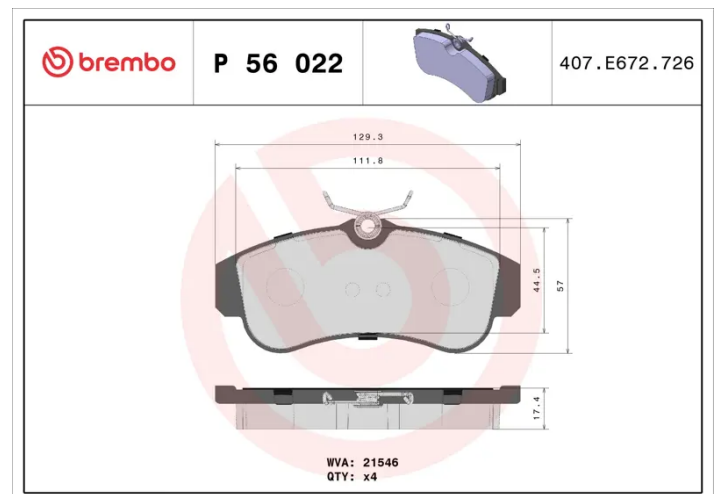

BRAKE PAD

P 56 022

The P 56 022 brake pad is synonymous with reliability

The Brembo brake pad guarantees ultimate safety when braking thanks to the use of more than 100 different compounds, designed according to the type of vehicle and use. Stopping distances reduced to a minimum, maximum driving comfort and silent operation are the most important features of Brembo materials. Brembo brake pads are supplied together with an extensive range of accessories and assembly kits for professional-standard installation.

- ✓ OE-equivalent
- ✓ Brembo quality
- ✓ ECE-R90 certificate
- ✓ Safety
- ✓ Performance
- ✓ Comfort

Technical specifications

EAN code 8020584055021	Axle Front	Thickness 18 mm
Width 129 mm	Height 58 mm	Braking system Lucas
Wear indicator Without	WVA number 21546	Accessories With anti-squeal shim