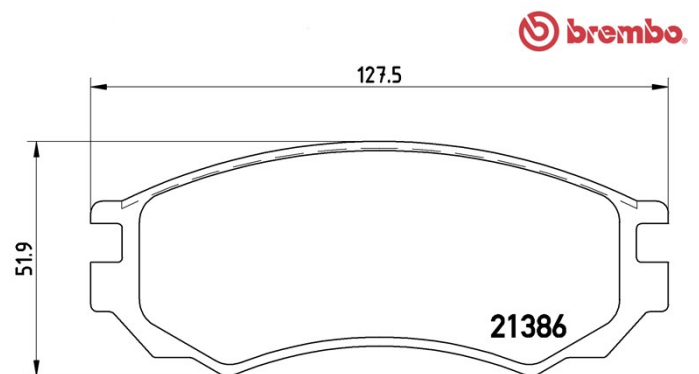

Pads technical data

Axle Front	WVA 21386
Width 127,5 mm	Thickness 15 mm
Height 51,9 mm	Braking system Sumitomo
Features	Wear indicator Without

EANCode
8020584055083

Compatible vehicles

NISSAN

Model	Type	Kw	Year
100 NX (B13)	2.0	110	10/90 10/94
100 NX (B13)	2.0 GTI	105	03/91 10/94
ALMERA I Hatchback (N15)	2.0 GTi	105	07/96 03/00
SUNNY III (N14)	2.0	104	08/90 12/96
SUNNY III Hatchback (N14)	2.0 GTI 16V	105	10/90 05/95
SUNNY III Hatchback (N14)	2.0 GTI-R 4x4	162	10/90 05/95
SUNNY III Liftback (N14)	2.0 i 16V	105	10/90 05/95

OE Part number

Compatible OE codes

NISSAN	4106054C86
NISSAN	4106054C87