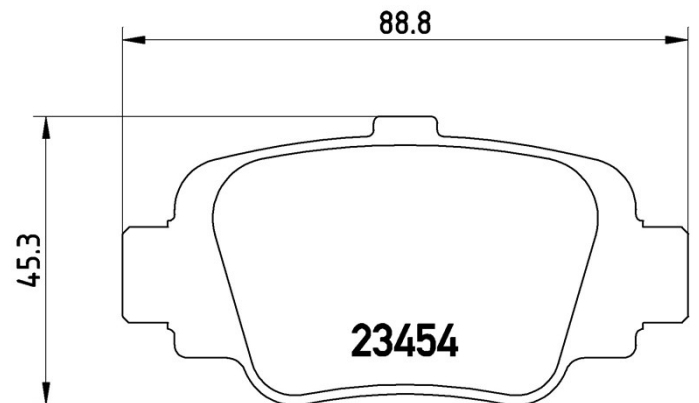

Pads technical data

Axle Rear	WVA 23454
Width 88,8 mm	Thickness 15 mm
Height 45,3 mm	Braking system Sumitomo
Features	Wear indicator Without

EANCode
8020584055120

Compatible vehicles

NISSAN

Model	Type	Kw	Year
MICRA II (K11)	1.0 i 16V	40	08/92 09/00
MICRA II (K11)	1.0 i 16V	44	09/00 02/03
MICRA II (K11)	1.3 i 16V	55	08/92 09/00
MICRA II (K11)	1.4 i 16V	60	09/00 02/03
MICRA II (K11)	1.5 D	42	02/98 02/03