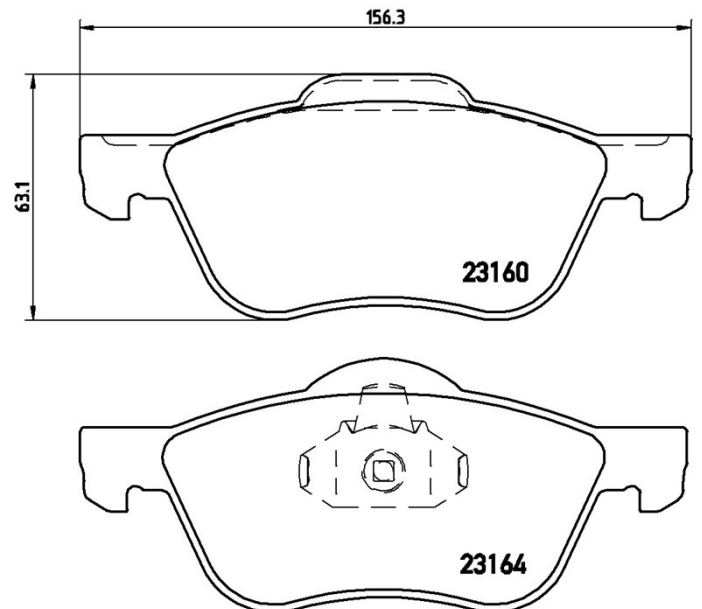

Pads technical data

Axle Front	WVA 23160, 23164
Width 156,3 mm	Thickness 17,3 mm
Height 63,1 mm	Braking system Teves
Features	Wear indicator Without
EA NCode 8020584055175	

Compatible vehicles

NISSAN				
Model	Type	Kw	Year	
PRIMERA (P11)	2.0 16V	103	08/99 12/01	
PRIMERA (P11)	2.0 16V	110	09/96 12/01	
PRIMERA Hatchback (P11)	2.0 16V	103	08/99 07/02	
PRIMERA Hatchback (P11)	2.0 16V	110	09/96 07/02	
PRIMERA Traveller (WP11)	1.8 16V	96	06/96 05/99	
PRIMERA Traveller (WP11)	2.0 16V	96	04/98 12/01	
PRIMERA Traveller (WP11)	2.0 16V	103	08/99 12/01	