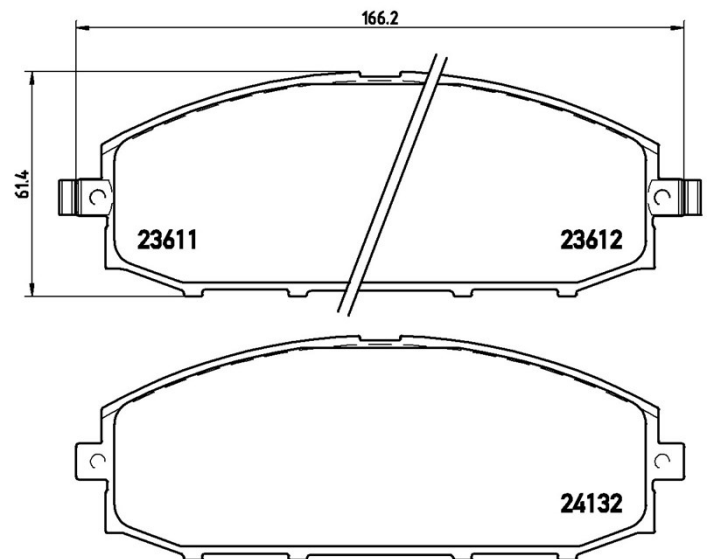

Pads P 56 041

Pads technical data

Axle
Front

WWA
23611, 23612, 24132

Width
166,2 mm

Thickness
19 mm

Height
61,4 mm

Braking system
Akebono

Features

Wear indicator
Acoustic

EANCode
8020584055212

Compatible vehicles

NISSAN

Model	Type	Kw	Year
PATROL GR V Pickup (Y61)	4.8 4WD	209	12/14 -
PATROL GR V Platform/Chassis (Y61)	3.0 D4x4 (TY61)	118	09/07 -
PATROL GR V Wagon (Y61)	2.7 TD	73	05/98 06/01
PATROL GR V Wagon (Y61)	2.8 TD	95	06/97 05/00
PATROL GR V Wagon (Y61)	2.8 TDiC (Y61)	96	10/97 02/00
PATROL GR V Wagon (Y61)	3.0 DTi	116	05/00 -
PATROL GR V Wagon (Y61)	3.0 DTi	118	05/00 -
PATROL GR V Wagon (Y61)	3.2 D	70	05/98 06/01
PATROL GR V Wagon (Y61)	4.2	125	03/00 08/02