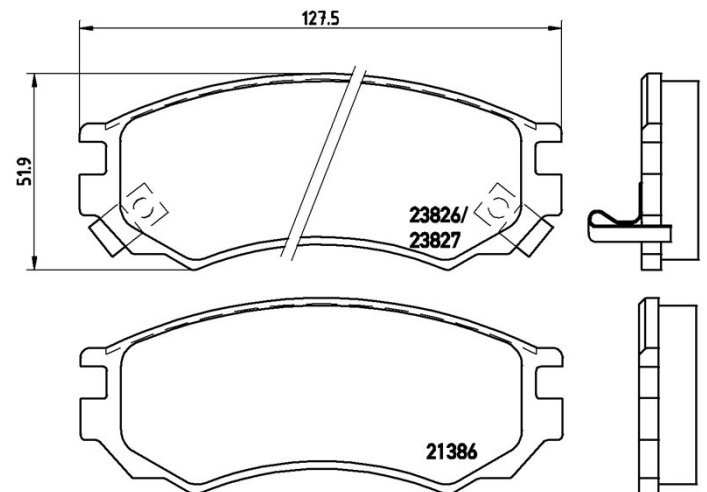

Pads P 56 055

Pads technical data

Axle
Front

WWA
21386, 23826, 23827

Width
127,5 mm

Thickness
15 mm

Height
51,9 mm

Braking system
Sumitomo

Features

Wear indicator
Acoustic

EA NCode
8020584061404

Compatible vehicles

NISSAN

Model	Type	Kw	Year
ALMERA I Hatchback (N15)	2.0 GTi	105	07/96 03/00

OE Part number

Compatible OE codes