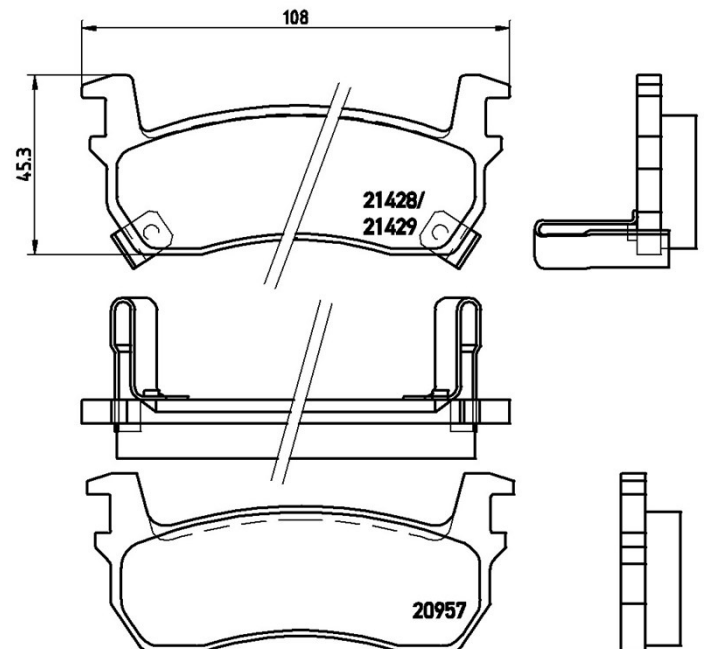

Pads P 56 057

Pads technical data

Axle
Front

WVA
20957, 21428, 21429

Width
108 mm

Thickness
16 mm

Height
45,3 mm

Braking system
Akebono

Features

Wear indicator
Acoustic

EANCode
8020584061428

Compatible vehicles

NISSAN

Model	Type	Kw	Year
FIGARO Coupe (FK10)	1.0	56	02/91 04/92
MICRA I (K10)	1.0	40	12/82 05/89
MICRA I (K10)	1.0	37	12/82 12/89
MICRA I (K10)	1.2	40	07/86 07/92
MICRA I (K10)	1.2	44	07/86 07/92

OE Part number

Compatible OE codes

NISSAN

4106004B90