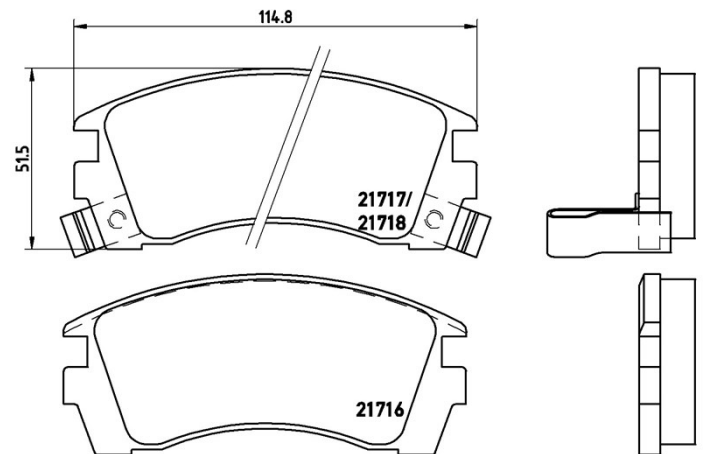

Pads technical data

Axle
Front

WVA
21716, 21717, 21718

Width
114,8 mm

Thickness
15,9 mm

Height
51,5 mm

Braking system
Akebono

Features

Wear indicator
Acoustic

EANCode
8020584061497

Compatible vehicles

NISSAN

Model	Type	Kw	Year
SUNNY III Box (Y10)	1.6 i 16V	66	10/92 03/00
SUNNY III Box (Y10)	1.6 L	75	11/92 04/96
SUNNY III Box (Y10)	1.7 D	40	11/90 03/00
SUNNY III Traveller (Y10)	1.6	75	07/95 03/00
SUNNY III Traveller (Y10)	1.6 16V 4x4	66	11/90 05/95
SUNNY III Traveller (Y10)	1.6 i	66	06/91 03/00
SUNNY III Traveller (Y10)	1.6 i 16V 4x4	75	10/92 03/00
SUNNY III Traveller (Y10)	2.0 D	55	06/91 03/00