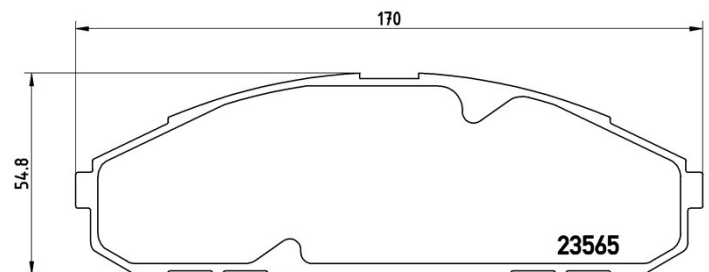

Pads technical data

Axle Front	WVA 23565
Width 170 mm	Thickness 17,9 mm
Height 54,8 mm	Braking system Akebono
Features	Wear indicator Without

EANCode
8020584091180

Compatible vehicles

FORD AUSTRALIA

Model	Type	Kw	Year
MAVERICK Closed Off-Road Vehicle (DA)	4.2	125	02/88 03/94

NISSAN

Model	Type	Kw	Year
PATROL GR IV (Y60, GR)	4.2 Cat	121	11/88 02/98
PATROL GR IV (Y60, GR)	4.2 Efi 4WD (Y60)	129	02/88 12/95

OE Part number

Compatible OE codes

NISSAN	4106037J90
NISSAN	4106037J91
NISSAN	4106037J92
NISSAN	4106037J93
NISSAN	4106037J94