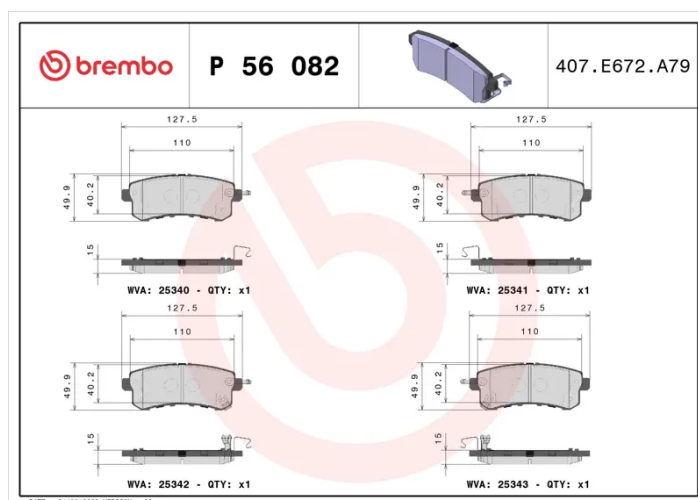

BRAKE PAD

P 56 082

The P 56 082 brake pad is synonymous with reliability

The Brembo brake pad guarantees ultimate safety when braking thanks to the use of more than 100 different compounds, designed according to the type of vehicle and use. Stopping distances reduced to a minimum, maximum driving comfort and silent operation are the most important features of Brembo materials. Brembo brake pads are supplied together with an extensive range of accessories and assembly kits for professional-standard installation.

- ✓ OE-equivalent
- ✓ Brembo quality
- ✓ ECE-R90 certificate
- ✓ Safety
- ✓ Performance
- ✓ Comfort

Technical specifications

EAN code	Axle	Thickness
8020584103340	Rear	15 mm
Width	Height	
128 mm	50 mm	
Wear indicator	WVA number	Accessories
Acoustic	25340,25341,25342,25343	With anti-squeal shim