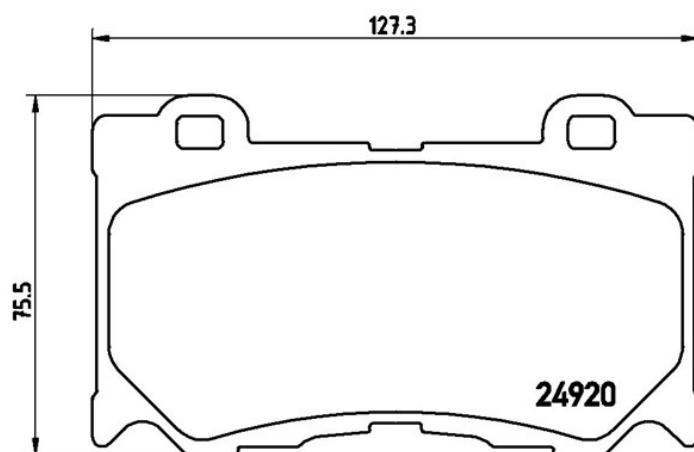

Pads technical data

Axle Front	WWA 24920, 24994
Width 127,3 mm	Thickness 15,6 mm
Height 75,5 mm	Braking system Akebono
Features	Wear indicator Acoustic

EANCode
8020584103364

Compatible vehicles

INFINITI

Model	Type	Kw	Year
FX	37 AWD	235	10/08 -
FX	50 AWD	291	10/08 -
FX	50 AWD	287	10/08 -