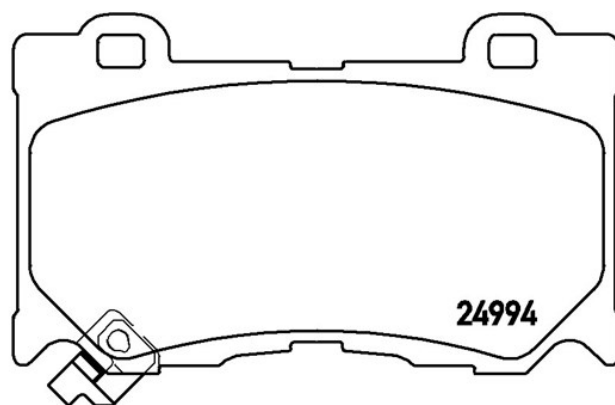

Pads technical data

Axle Front	WWA 24920, 24994
Width 127,3 mm	Thickness 15,6 mm
Height 75,5 mm	Braking system Akebono
Features	Wear indicator Acoustic

EANCode
8020584103364

Compatible vehicles

INFINITI

Model	Type	Kw	Year
FX	37 AWD	235	10/08 -
FX	50 AWD	291	10/08 -
FX	50 AWD	287	10/08 -