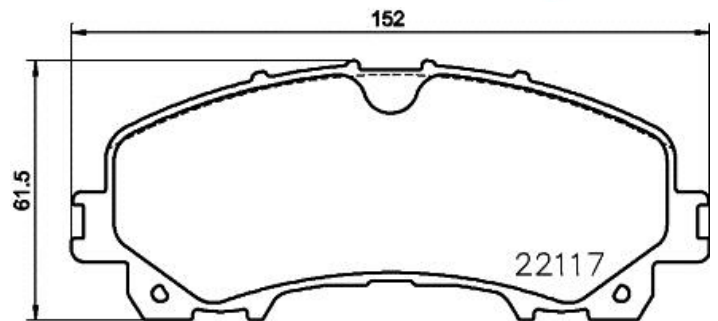

Pads P 56 106

Pads technical data

Axle
Front

WVA
22119, 22118, 22117

Width
152 mm

Thickness
15,8 mm

Height
61,5 mm

Braking system
Akebono

Features

Wear indicator
Acoustic

EANCode
8020584084014

Compatible vehicles

INFINITI

Model	Type	Kw	Year
Q50	2.0 T	153	04/14 -
Q50	2.0 T	155	04/14 -
Q50	3.7	258	04/14 -
Q50	50	241	06/13 -
Q50	50 D	125	04/13 -
Q50	50 Hybrid	225	04/13 -
Q50	50 Hybrid	268	04/13 -
Q50	50 Hybrid	216	12/14 -
Q50	50 Hybrid AWD	225	04/13 -
Q50	50 Hybrid AWD	268	04/13 -