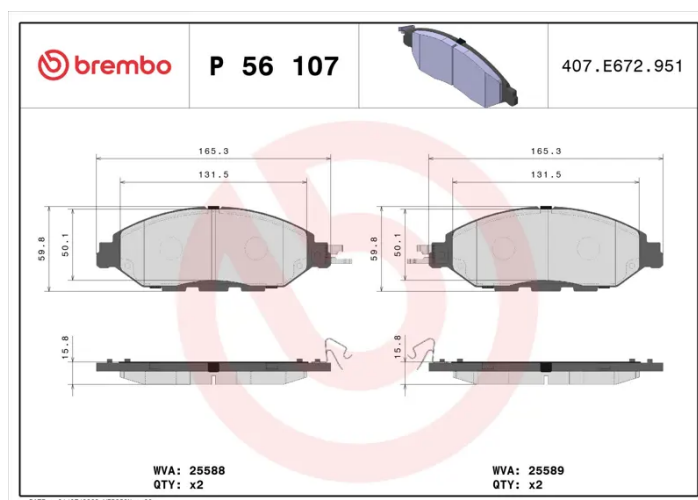

BRAKE PAD

P 56 107

The P 56 107 brake pad is synonymous with reliability

The Brembo brake pad guarantees ultimate safety when braking thanks to the use of more than 100 different compounds, designed according to the type of vehicle and use. Stopping distances reduced to a minimum, maximum driving comfort and silent operation are the most important features of Brembo materials. Brembo brake pads are supplied together with an extensive range of accessories and assembly kits for professional-standard installation.

- ✓ OE-equivalent
- ✓ Brembo quality
- ✓ ECE-R90 certificate
- ✓ Safety
- ✓ Performance
- ✓ Comfort

Technical specifications

EAN code 8020584118597	Axle Front	Thickness 16 mm
Width 166 mm	Height 60 mm	
Wear indicator Acoustic	WVA number 25588,25589	Accessories With anti-squeal shim