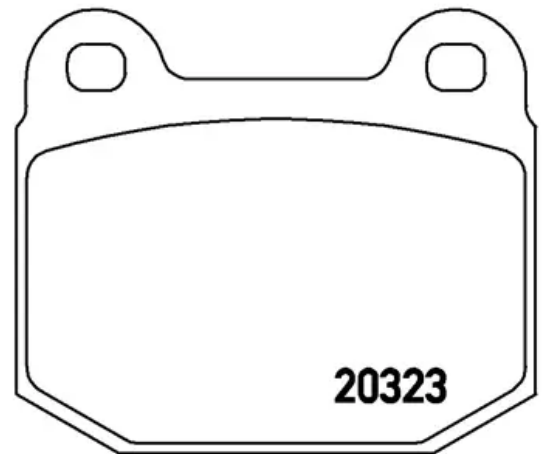

Technical specifications

EAN code
8020584055342

Axle
Front

Thickness
17 mm

Width
77 mm

Height
66 mm

Braking system
Teves

Wear indicator
Electric

WVA number
20323,21180

Accessories
With anti-squeal shim

COMPATIBLE VEHICLES

COMPATIBLE OE PART NUMBERS

000060720981	ALFA ROMEO
000060734810	ALFA ROMEO
000060741106	ALFA ROMEO
006071998300	ALFA ROMEO
0060720981	ALFA ROMEO
0060734810	ALFA ROMEO
0060741106	ALFA ROMEO
60720981	ALFA ROMEO
60734810	ALFA ROMEO
60741106	ALFA ROMEO
60777273	ALFA ROMEO
60778269	ALFA ROMEO