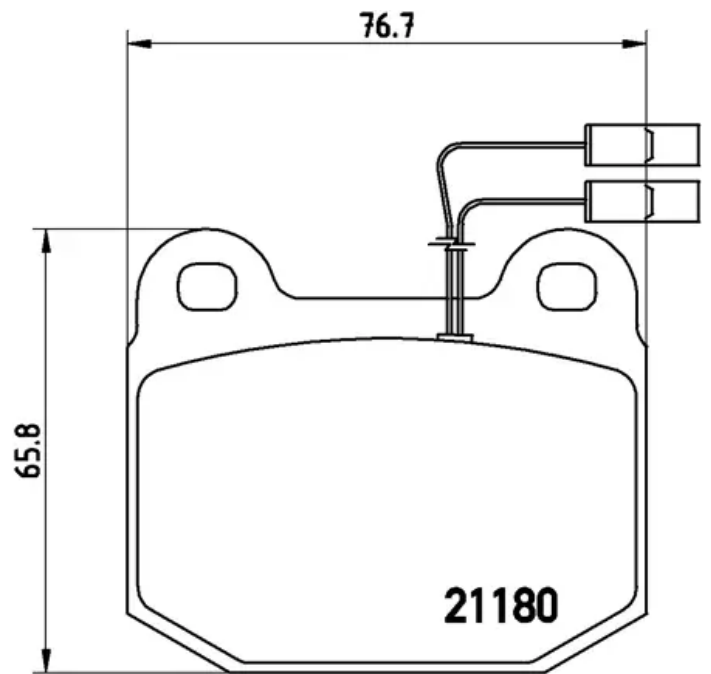

Technical specifications

EAN code
8020584055342

Axle
Front

Thickness
17 mm

Width
77 mm

Height
66 mm

Braking system
Teves

Wear indicator
Electric

WVA number
20323,21180

Accessories
With anti-squeal shim

COMPATIBLE VEHICLES

COMPATIBLE OE PART NUMBERS

000060720981	ALFA ROMEO
000060734810	ALFA ROMEO
000060741106	ALFA ROMEO
006071998300	ALFA ROMEO
0060720981	ALFA ROMEO
0060734810	ALFA ROMEO
0060741106	ALFA ROMEO
60720981	ALFA ROMEO
60734810	ALFA ROMEO
60741106	ALFA ROMEO
60777273	ALFA ROMEO
60778269	ALFA ROMEO