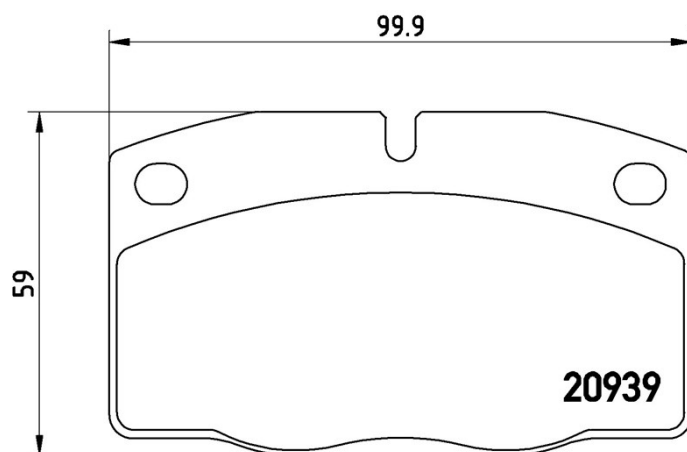

Compatible vehicles

BEDFORD

Model	Type	Kw	Year
ASTRA VAN Box Body / Estate	1.6 D	40	07/82 08/84
ASTRA VAN Box Body / Estate	1.3	34	09/84 09/89
ASTRA VAN Box Body / Estate	1.3	44	09/84 09/89
ASTRA VAN Box Body / Estate	1.3	55	09/84 09/89
ASTRA VAN Box Body / Estate	1.4	44	09/89 08/91
ASTRA VAN Box Body / Estate	1.6	66	09/84 08/91
ASTRA VAN Box Body / Estate	1.6 D	40	09/85 08/88
ASTRA VAN Box Body / Estate	1.6 D	42	09/87 08/89
ASTRA VAN Box Body / Estate	1.7 D	42	09/88 08/91
ASTRAMAX Box	1.4	44	09/89 06/90
ASTRAMAX Box	1.6 D	40	09/85 08/88