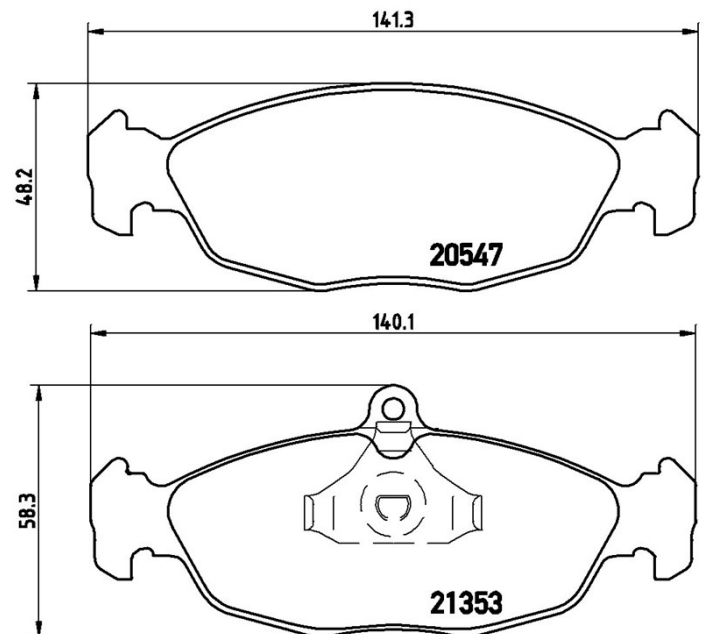

Pads technical data

Axle
Front, Rear

WVA
21353, 20547

Width
140,1 - 141,3 mm

Thickness
16,8 mm

Height
48,2 - 58,3 mm

Braking system
Teves

Features

Wear indicator
Prepared

EANCode
8020584055427

Compatible vehicles

CHEVROLET				
Model	Type	Kw	Year	
CHEVY	1.4	45	09/00 07/06	
CHEVY	1.4	44	12/95 07/06	
CHEVY Estate	1.6	74	08/02 09/06	
CHEVY Estate	1.6	72	08/95 07/02	
CHEVY Saloon	1.6	74	08/02 -	
CORSA Estate	1.6 GLS	68	08/97 07/02	
CORSA Hatchback	1.4 GLS	44	08/94 07/97	
CORSA Pickup	1.0	44	08/97 07/00