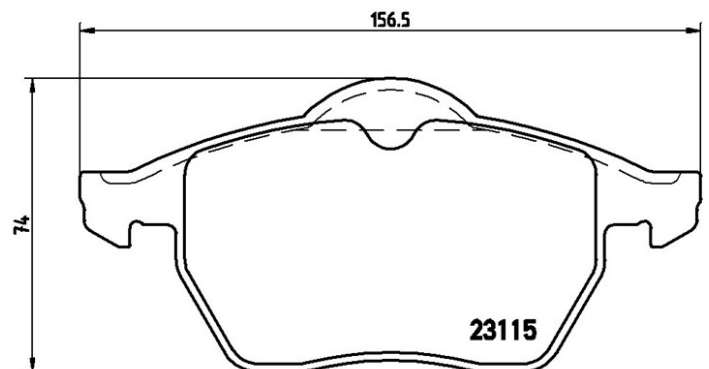

Pads technical data

Axle
Front

WVA
21829, 23115

Width
156,3 - 155,3 mm

Thickness
19,6 mm

Height
73,9 - 74 mm

Braking system
Teves

Features
With piston clip

Wear indicator
Prepared

EANCode
8020584055533

Compatible vehicles

CHEVROLET

Model	Type	Kw	Year
VECTRA	2.0	81	03/96 12/05
VECTRA	2.2	91	05/98 07/04
VECTRA	2.2	102	05/98 12/05
VECTRA	2.2 Elegance	101	12/97 06/05

HOLDEN

Model	Type	Kw	Year
CALIBRA (YE)	2.0 i Turbo AWD	150	03/92 11/97