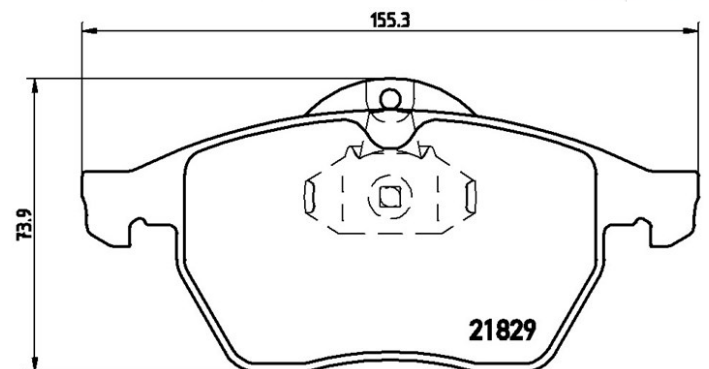

Pads technical data

Axle
Front

WVA
21829, 23115

Width
156,3 - 155,3 mm

Thickness
19,6 mm

Height
73,9 - 74 mm

Braking system
Teves

Features
With piston clip

Wear indicator
Prepared

EANCode
8020584055533

Compatible vehicles

CHEVROLET

Model	Type	Kw	Year
VECTRA	2.0	81	03/96 12/05
VECTRA	2.2	91	05/98 07/04
VECTRA	2.2	102	05/98 12/05
VECTRA	2.2 Elegance	101	12/97 06/05

HOLDEN

Model	Type	Kw	Year
CALIBRA (YE)	2.0 i Turbo AWD	150	03/92 11/97