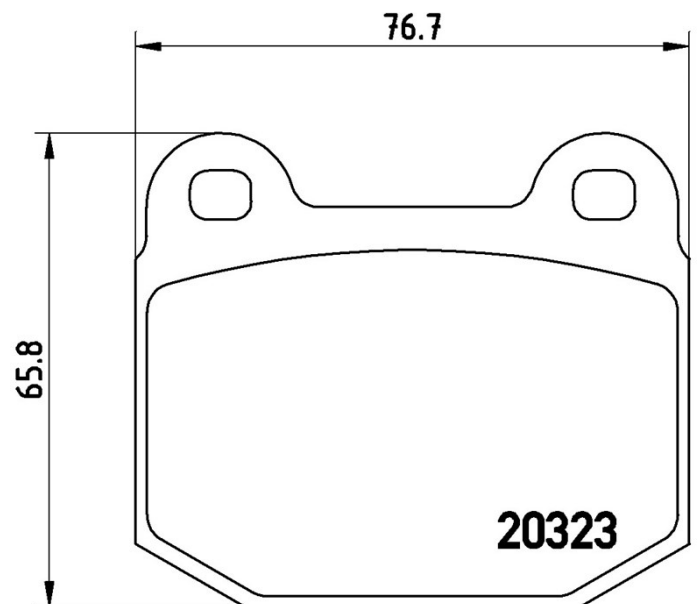

Pads technical data

Axle
Front

WVA
20323

Width
76,7 mm

Thickness
14,5 mm

Height
65,8 mm

Braking system
Teves

Features

Wear indicator
Without

EANCode
8020584055564

Compatible vehicles

| LOTUS | | | | |
|----------|-------|-----|-------------|--|
| Model | Type | Kw | Year | |
| 2 ELEVEN | 1.8 | 142 | 04/07 07/11 | |
| ELISE | 1.8 | 88 | 08/95 11/00 | |
| ELISE | 111 S | 107 | 03/99 11/00 | |
| ELISE | 1.6 | 100 | 06/07 - | |
| ELISE | 1.8 | 141 | 01/04 - | |
| ELISE | 1.8 | 118 | 05/02 - | |
| ELISE | 1.8 | 162 | 06/07 - | |
| ELISE | 1.8 | 99 | 10/03 - | |
| ELISE | 1.8 | 90 | 11/00 08/05 | |

OPEL

| Model | Type | Kw | Year |
|-----------------|-----------------|-----|-------------|
| SPEEDSTER (E01) | 2.0 Turbo (R97) | 147 | 08/02 08/06 |
| SPEEDSTER (E01) | 2.2 (R97) | 108 | 06/00 08/05 |