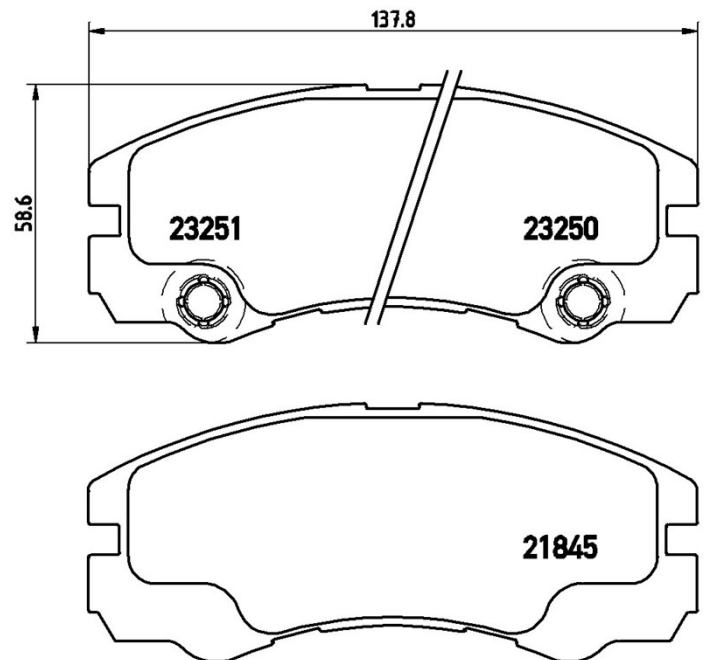

Pads technical data

Axle
Front

WVA
21845, 23250, 23251

Width
137,6 mm

Thickness
16,5 mm

Height
58,5 mm

Braking system
Akebono

Features

Wear indicator
Prepared

EANCode
8020584055649

Compatible vehicles

HOLDEN

Model	Type	Kw	Year
FRONTERA (UES)	2.0 i 4x4	85	10/95 03/99
FRONTERA (UES)	2.2 i 4x4	96	02/99 07/02
FRONTERA (UES)	3.2 i 4x4	151	08/98 04/04