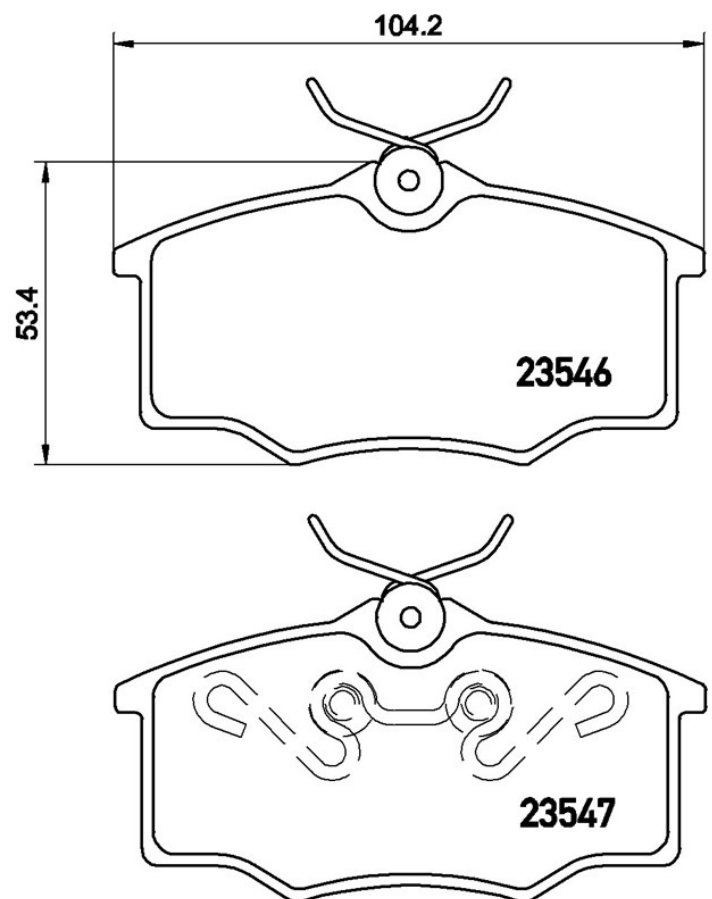

Pads technical data

Axle
Front

WVA
23546, 23547

Width
104,2 mm

Thickness
16 mm

Height
53,4 mm

Braking system
Varga

Features
With brake caliper screws

Wear indicator
Without

EANCode
8020584055656

Compatible vehicles

VW

Model	Type	Kw	Year
GOL II	1.6	73	12/99 06/10
GOL II	2.0	85	10/96 05/02
GOL III	1.6	68	01/02 08/06
GOL IV	1.6	68	10/05 12/13

GOL IV	1.6 TotalFlex	68	09/05 05/08
GOL V	1.6	74	07/09 -
POINTER	1.8	73	08/05 -
POINTER	1.8	73	06/02 07/05
POINTER Pickup	1.6	73	05/98 05/02
POINTER Variant	1.8	73	06/02 03/06
SAVEIRO I	1.6	55	08/90 07/96
SAVEIRO II	1.6	55	07/97 02/02
SAVEIRO II	1.8	73	08/96 02/02
SAVEIRO III	1.6	68	03/02 09/05
SAVEIRO III	1.8	73	03/02 09/05
SAVEIRO IV	2.0	82	03/05 08/05
VW (SVW)			
Model	Type	Kw	Year
GOL	1.6	64	12/03 01/07