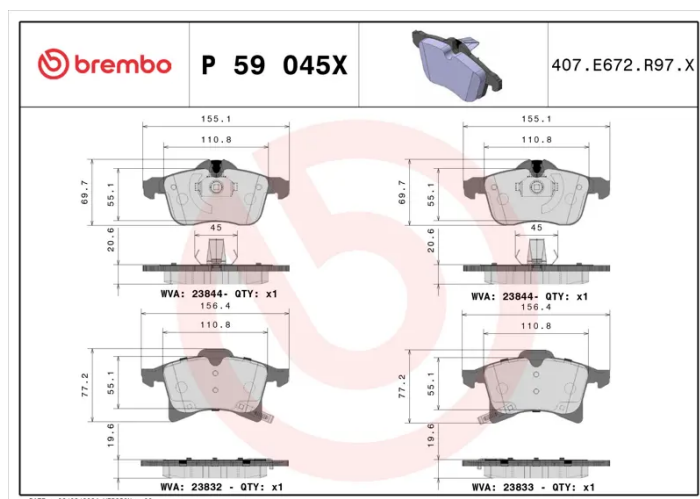

BRAKE PAD XTRA P 59 045X

The P 59 045X Xtra brake pad is synonymous with reliability

Brembo Xtra brake pads, developed to enhance the advantages of the Xtra and Max discs, are made using the special BRM X L01 compound which consists of more than 30 different components. Compared with the compound used for original-equivalent pads, the new solution assures a higher friction coefficient, which translates to more precise and stable braking, at both high and low temperatures. All this makes for greater driving comfort and improved pedal modularity, without compromising the product's mileage output.

- ✓ Brembo quality
- ✓ ECE-R90 certificate
- ✓ Safety
- ✓ Performance
- ✓ Sports driving

Technical specifications

EAN code 8020584069059	Axle Front	Thickness 20 mm
Width 155 mm	Height 70 mm	Braking system Teves
Wear indicator Acoustic	WVA number 23832,23833,23844	Accessories With anti-squeal shim With piston clip