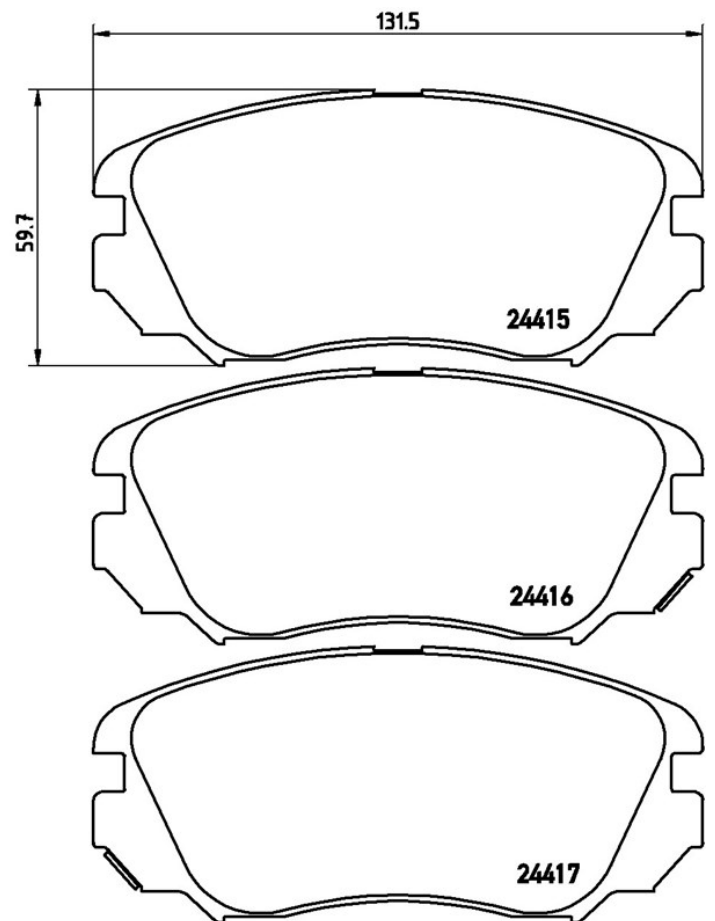

Pads P 59 054

Pads technical data

Axle
Front

WVA
24415, 24416, 24417

Width
131,5 mm

Thickness
19,1 mm

Height
59,7 mm

Braking system
Mando

Features

Wear indicator
Acoustic

EANCode
8020584061589

Compatible vehicles

BUICK

Model	Type	Kw	Year
LA CROSSE Saloon	2.4	136	09/09 -
LA CROSSE Saloon	3.0	190	09/09 -
LA CROSSE Saloon	3.6 FLEX	227	09/11 -
LA CROSSE Saloon	3.6 VVTi	209	01/10 12/11