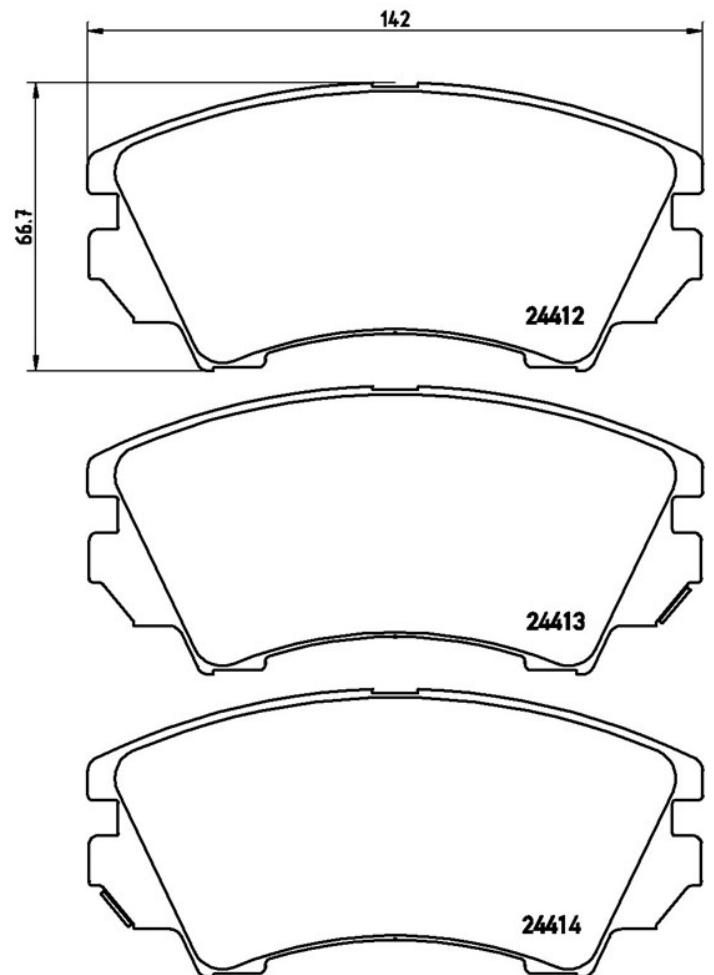

Pads P 59 055

Pads technical data

Axle
Front

WVA
24412, 24413, 24414

Width
142,1 mm

Thickness
19,1 mm

Height
61,7 mm

Braking system
Mando

Features

Wear indicator
Acoustic

EANCode
8020584061596

Compatible vehicles

BUICK

Model	Type	Kw	Year
CASCADA	1.6	149	09/15 -
LA CROSSE Saloon	3.6 VVTi	209	01/10 12/11