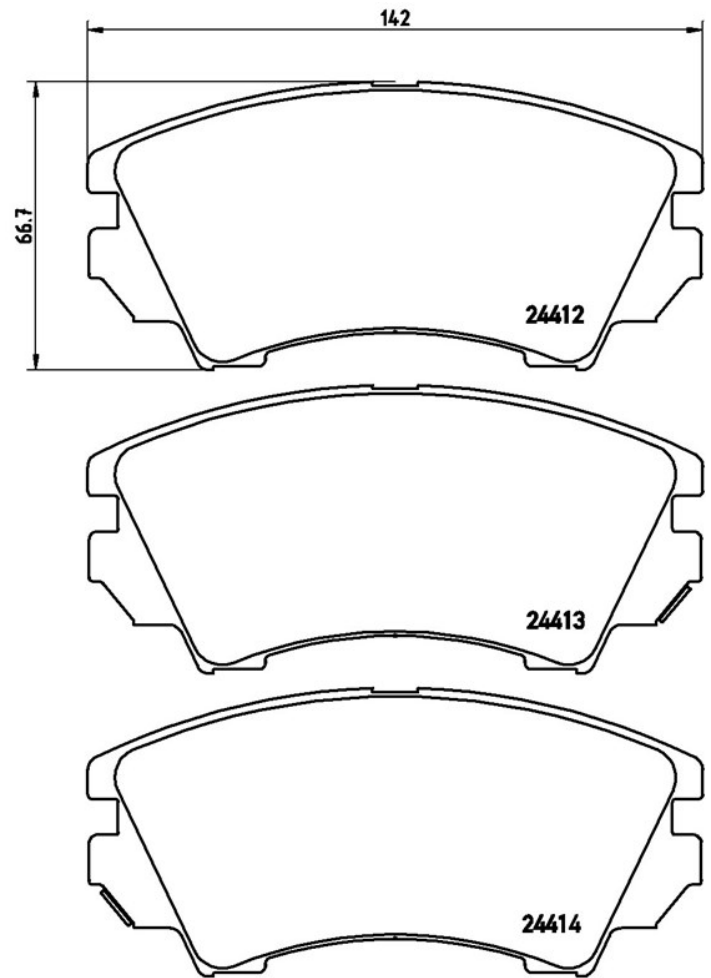

Pads technical data

Axle
Front

WVA
24412, 24413, 24414

Width
142,1 mm

Thickness
19,1 mm

Height
61,7 mm

Braking system
Mando

Features

Wear indicator
Acoustic

EANCode
8020584069066

Compatible vehicles

BUICK

Model	Type	Kw	Year
LA CROSSE Saloon	3.6 VVTi	209	01/10 12/11

BUICK (SGM)

Model	Type	Kw	Year
GL8 S II MPV (CU3)	2.4 SIDI	137	01/13 12/16
GL8 S II MPV (CU3)	2.4 SIDI	123	11/11 12/12
GL8 S II MPV (CU3)	3.0 V6 SIDI	190	11/10 -
LACROSSE (EG2)	2.0 Turbo	162	04/10 12/13
LACROSSE (EG2)	2.0 Turbo	187	06/13 03/16
LACROSSE (EG2)	2.4	137	01/11 12/16
LACROSSE (EG2)	2.4 Hybrid	137	08/11 12/15
LACROSSE (EG2)	3.0	195	02/12 03/16