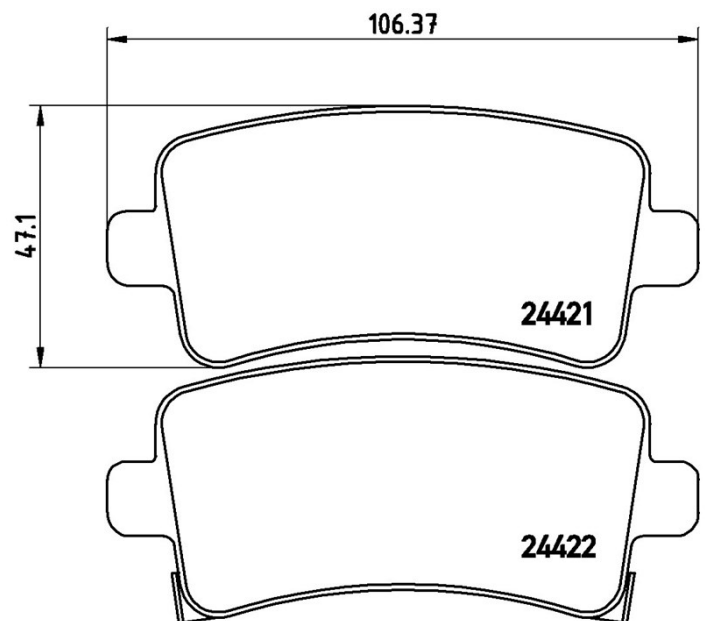

Pads technical data

Axle
Rear

WVA
24421, 24422

Width
106,4 mm

Thickness
16,7 mm

Height
47,1 mm

Braking system
TRW

Features
With accessories

Wear indicator
Acoustic

EANCode
8020584090749

Compatible vehicles

BUICK			
Model	Type	Kw	Year
LA CROSSE Saloon	3.6	227	09/13 -
LA CROSSE Saloon	3.6 VVTi	209	01/10 12/11
BUICK (SGM)			
Model	Type	Kw	Year
LACROSSE (EG2)	2.0 Turbo	162	04/10 12/13
LACROSSE (EG2)	2.0 Turbo	187	06/13 03/16
LACROSSE (EG2)	2.4	137	01/11 12/16
LACROSSE (EG2)	2.4	125	07/09 12/12