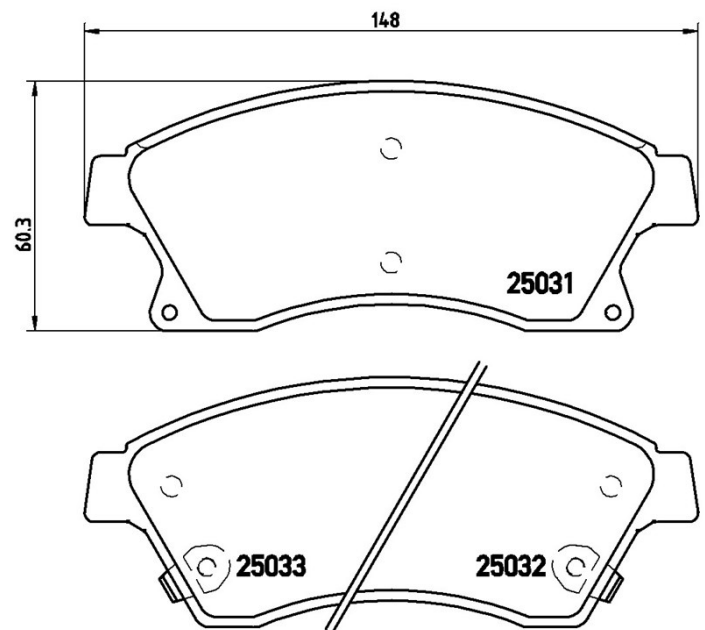

Pads technical data

Axle
Front

WVA
25031, 25032, 25033

Width
148 mm

Thickness
18,8 mm

Height
60,3 mm

Braking system
Bosch

Features

Wear indicator
Acoustic

EANCode
8020584083895

Compatible vehicles

BUICK (SGM)

Model	Type	Kw	Year
EXCELLE GT	1.4 18T	106	03/15 10/17
EXCELLE GT	1.5 15N	84	03/15 10/17
EXCELLE GT	1.6	89	06/10 12/15
EXCELLE GT	1.6 T	135	06/10 12/15
EXCELLE GT	1.8	108	06/10 12/15
EXCELLE XT	1.6	89	01/10 12/15
EXCELLE XT	1.6 T	135	01/10 12/15
EXCELLE XT	1.8	108	01/10 12/12