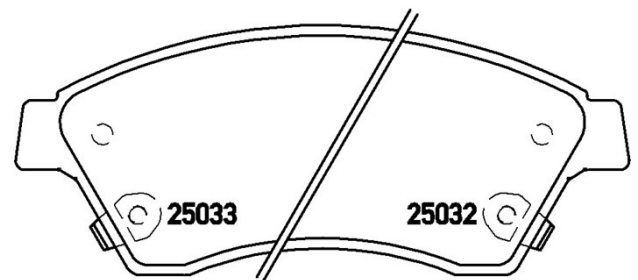

Pads technical data

Axle
Front

WVA
25031, 25032, 25033

Width
148 mm

Thickness
18,8 mm

Height
60,3 mm

Braking system
Bosch

Features

Wear indicator
Acoustic

EANCode
8020584069073

Compatible vehicles

BUICK (SGM)

Model	Type	Kw	Year
EXCELLE GT	1.4 18T	106	03/15 10/17
EXCELLE GT	1.5 15N	84	03/15 10/17
EXCELLE GT	1.6	89	06/10 12/15
EXCELLE GT	1.6 T	135	06/10 12/15
EXCELLE GT	1.8	108	06/10 12/15
EXCELLE XT	1.6	89	01/10 12/15
EXCELLE XT	1.6 T	135	01/10 12/15
EXCELLE XT	1.8	108	01/10 12/12

CHEVROLET

Model	Type	Kw	Year
AVEO Hatchback (T300)	1.2	51	03/11 -
AVEO Hatchback (T300)	1.2	63	03/11 -
AVEO Hatchback (T300)	1.2 LPG	63	11/12 12/15
AVEO Hatchback (T300)	1.3 D	55	07/11 -
AVEO Hatchback (T300)	1.3 D	70	07/11 -
AVEO Hatchback (T300)	1.4	74	03/11 -
AVEO Hatchback (T300)	1.4 Turbo	103	08/13 -