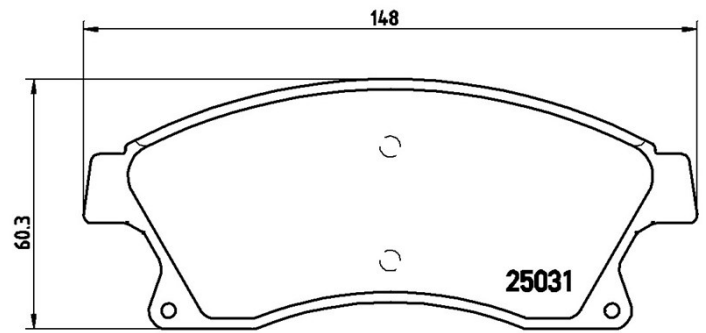

Pads technical data

Axle
Front

WVA
25031, 25032, 25033

Width
148 mm

Thickness
18,8 mm

Height
60,3 mm

Braking system
Bosch

Features

Wear indicator
Acoustic

EANCode
8020584069073

Compatible vehicles

BUICK (SGM)

Model	Type	Kw	Year
EXCELLE GT	1.4 18T	106	03/15 10/17
EXCELLE GT	1.5 15N	84	03/15 10/17
EXCELLE GT	1.6	89	06/10 12/15
EXCELLE GT	1.6 T	135	06/10 12/15
EXCELLE GT	1.8	108	06/10 12/15
EXCELLE XT	1.6	89	01/10 12/15
EXCELLE XT	1.6 T	135	01/10 12/15
EXCELLE XT	1.8	108	01/10 12/12

CHEVROLET

Model	Type	Kw	Year
AVEO Hatchback (T300)	1.2	51	03/11 -
AVEO Hatchback (T300)	1.2	63	03/11 -
AVEO Hatchback (T300)	1.2 LPG	63	11/12 12/15
AVEO Hatchback (T300)	1.3 D	55	07/11 -
AVEO Hatchback (T300)	1.3 D	70	07/11 -
AVEO Hatchback (T300)	1.4	74	03/11 -
AVEO Hatchback (T300)	1.4 Turbo	103	08/13 -