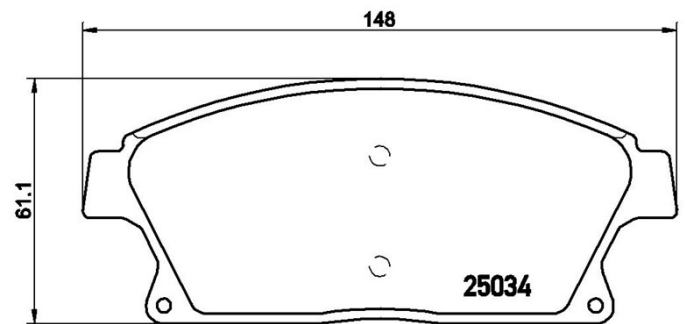

Pads technical data

Axle
Front

WVA
25034, 25035, 25036

Width
148 mm

Thickness
18,8 mm

Height
61,1 mm

Braking system
Bosch

Features

Wear indicator
Acoustic

EANCode
8020584083901

Compatible vehicles

BUICK

Model	Type	Kw	Year
ENCORE Closed Off-Road Vehicle	1.4	103	09/12 -
VERANO Saloon	2.0	186	09/13 -
VERANO Saloon	2.4	134	09/13 -

BUICK (SGM)

Model	Type	Kw	Year
ENCORE	1.4 T	103	11/13 12/16
ENCORE	1.4 T AWD	103	11/13 12/16
EXCELLE GT	1.4 18T	106	03/15 10/17