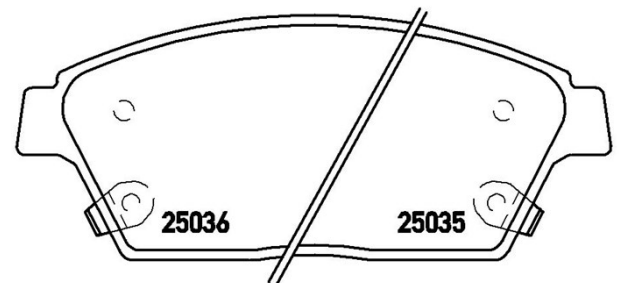

Pads technical data

Axle
Front

WVA
25034, 25035, 25036

Width
148 mm

Thickness
18,8 mm

Height
61,1 mm

Braking system
Bosch

Features

Wear indicator
Acoustic

EANCode
8020584083901

Compatible vehicles

BUICK

Model	Type	Kw	Year
ENCORE Closed Off-Road Vehicle	1.4	103	09/12 -
VERANO Saloon	2.0	186	09/13 -
VERANO Saloon	2.4	134	09/13 -

BUICK (SGM)

Model	Type	Kw	Year
ENCORE	1.4 T	103	11/13 12/16
ENCORE	1.4 T AWD	103	11/13 12/16
EXCELLE GT	1.4 18T	106	03/15 10/17