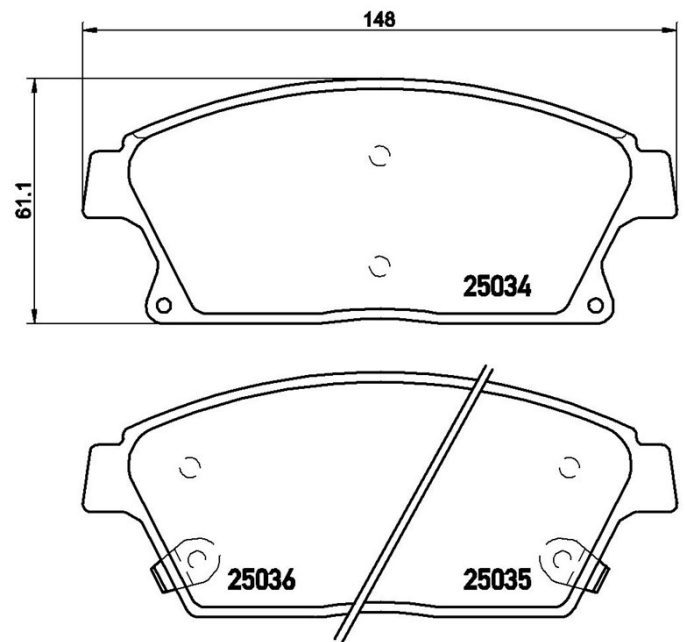

Pads technical data

Axle
Front

WVA
25034, 25035, 25036

Width
148 mm

Thickness
18,8 mm

Height
61,1 mm

Braking system
Bosch

Features

Wear indicator
Acoustic

EANCode
8020584069080

Compatible vehicles

BUICK

Model	Type	Kw	Year
ENCORE Closed Off-Road Vehicle	1.4	103	09/12 -
VERANO Saloon	2.0	186	09/13 -
VERANO Saloon	2.4	134	09/13 -

BUICK (SGM)

Model	Type	Kw	Year
ENCORE	1.4 T	103	11/13 12/16
ENCORE	1.4 T AWD	103	11/13 12/16
EXCELLE GT	1.4 18T	106	03/15 10/17
EXCELLE GT	1.5 15N	84	03/15 10/17
EXCELLE GT	1.6	89	06/10 12/15
EXCELLE GT	1.6 T	135	06/10 12/15
EXCELLE GT	1.8	108	06/10 12/15
EXCELLE XT	1.6	89	01/10 12/15
EXCELLE XT	1.6 T	135	01/10 12/15
EXCELLE XT	1.8	108	01/10 12/12

CADILLAC

Model	Type	Kw	Year