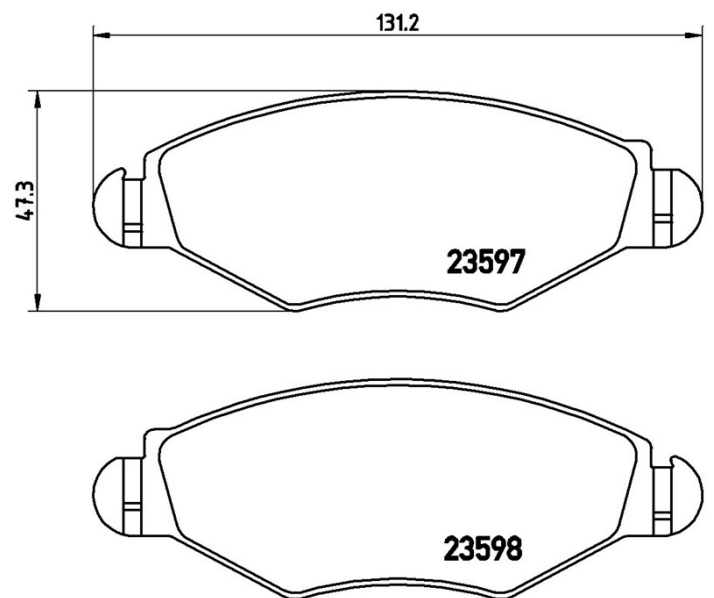

Pads technical data

Axle

Front

Width

131,2 mm

Height

47,3 mm

Features

With accessories

With brake caliper screws

EANCode

8020584056394

WVA

23597, 23598

Thickness

18 mm

Braking system

Bosch

Wear indicator

Without

Compatible vehicles

CITROËN

Model	Type	Kw	Year
XSARA (N1)	1.4 i	55	04/97 03/05
XSARA (N1)	1.5 D	42	04/97 09/00

CITROËN (DF-PSA)

Model	Type	Kw	Year
C2 (T11)	1.4	56	10/06 12/14

PEUGEOT

Model	Type	Kw	Year
206 Hatchback (2A/C)	1.0	48	09/02 02/07
206 Hatchback (2A/C)	1.1	40	08/98 07/00