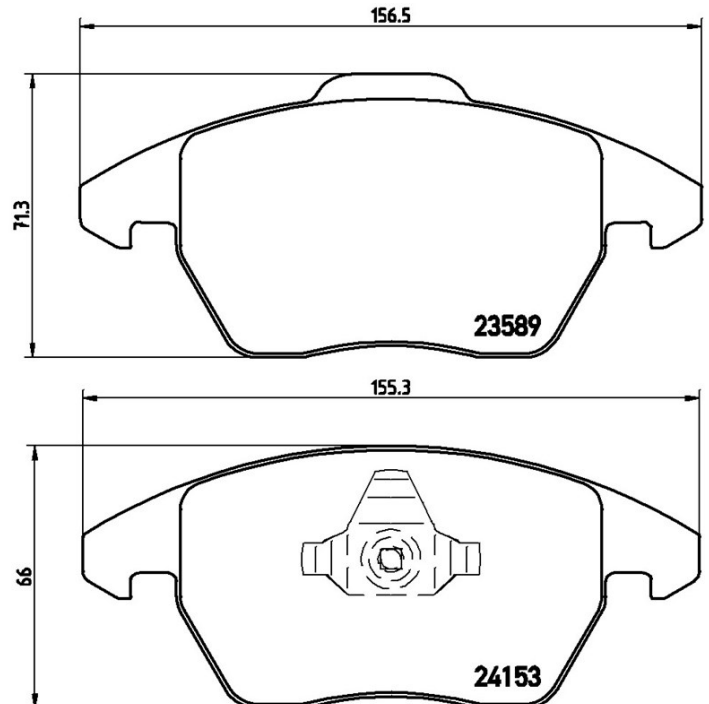

BRAKE PAD P 61 076

The P 61 076 brake pad is synonymous with reliability

The Brembo brake pad guarantees ultimate safety when braking thanks to the use of more than 100 different compounds, designed according to the type of vehicle and use. Stopping distances reduced to a minimum, maximum driving comfort and silent operation are the most important features of Brembo materials. Brembo brake pads are supplied together with an extensive range of accessories and assembly kits for professional-standard installation.

- ✓ OE-equivalent
- ✓ Brembo quality
- ✓ ECE-R90 certificate
- ✓ Safety
- ✓ Performance
- ✓ Comfort

Technical specifications

EAN code	Front	Thickness
8020584056523		19 mm
Width	Height	Braking system
155 - 157 mm	66 - 71 mm	Teves
Wear indicator	WVA number	Accessories
Without	23589,24153	With piston clip