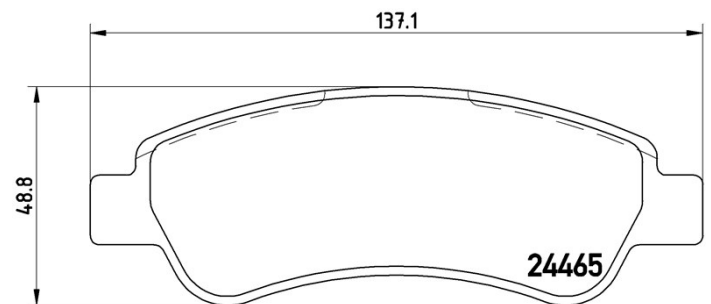

Pads technical data

Axle
Rear

WVA
24465

Width
137,1 mm

Thickness
18,8 mm

Height
48,8 mm

Braking system
Bosch

Features

Wear indicator
Without

EANCode
8020584061695

 **brembo**

Compatible vehicles

CITROËN

Model	Type	Kw	Year
JUMPER Box / RELAY Box	2.2 HDi 100	74	04/06 -
JUMPER Box / RELAY Box	2.2 HDi 110	81	07/11 -
JUMPER Box / RELAY Box	2.2 HDi 120	88	04/06 -
JUMPER Box / RELAY Box	2.2 HDi 130	96	07/11 -
JUMPER Box / RELAY Box	2.2 HDi 150	110	07/11 -
JUMPER Box / RELAY Box	3.0 HDi 145	107	07/10 -
JUMPER Box / RELAY Box	3.0 HDi 155	115	07/10 -
JUMPER Box / RELAY Box	3.0 HDi 160	116	09/06 -
JUMPER Box / RELAY Box	3.0 HDi 180	130	07/11 -
JUMPER Bus / RELAY Bus	2.2 HDi 100	74	04/06 -
JUMPER Bus / RELAY Bus	2.2 HDi 110	81	07/11 -
JUMPER Bus / RELAY Bus	2.2 HDi 120	88	04/06 -
JUMPER Bus / RELAY Bus	2.2 HDi 130	96	07/11 -