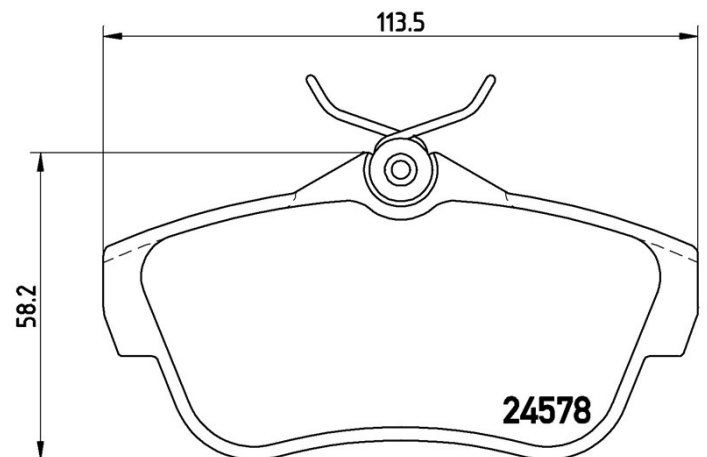

Pads technical data

Axle
Rear

Width
113,5 mm

Height
58,2 mm

Features
With accessories
With brake caliper screws

EANCode
8020584061732

WVA
24578

Thickness
16,6 mm

Braking system
Lucas

Wear indicator
Without

Compatible vehicles

CITROËN

Model	Type	Kw	Year
JUMPY (VF7)	1.6 HDi 90 16V	66	01/07 -
JUMPY (VF7)	1.6 HDi 90 8V	66	01/07 -
JUMPY (VF7)	2.0 HDi 120	88	01/07 -
JUMPY (VF7)	2.0 HDi 125	94	07/11 -
JUMPY (VF7)	2.0 HDi 140	100	01/07 -
JUMPY (VF7)	2.0 HDi 165	120	07/10 -
JUMPY (VF7)	2.0 HDi 95	72	07/11 -
JUMPY (VF7)	2.0 i	103	01/07 -
JUMPY Box	1.6 HDi 90 16V	66	01/07 -
JUMPY Box	1.6 HDi 90 8V	66	01/07 -
JUMPY Box	2.0 HDi 120	88	01/07 -