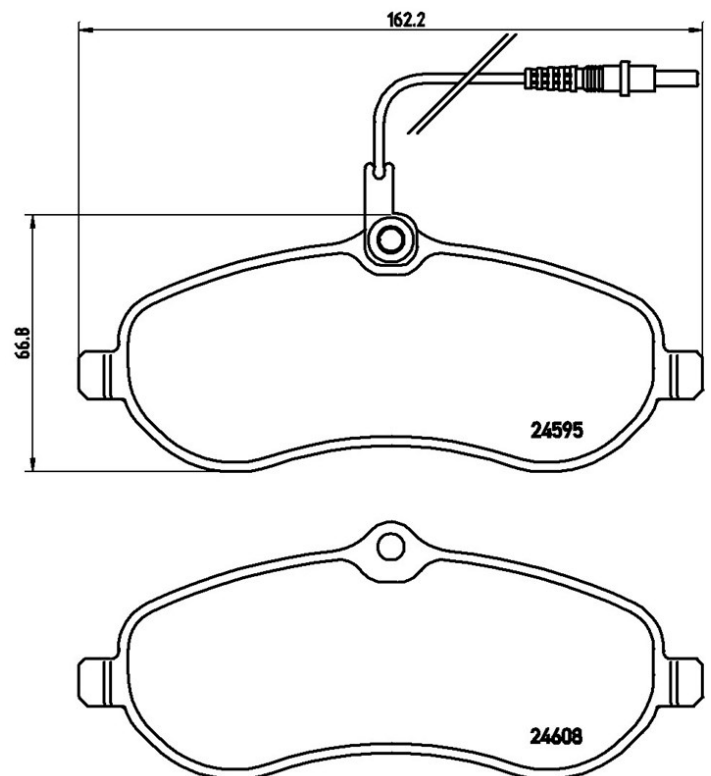

Pads P 61 096

Pads technical data

Axle
Front

Width
162,2 mm

Height
66,8 mm

Features
With accessories
With brake caliper screws

EANCode
8020584061749

WVA
24595, 24608

Thickness
18,3 mm

Braking system
Lucas

Wear indicator
Electric

Compatible vehicles

CITROËN

Model	Type	Kw	Year
JUMPY (VF7)	1.6 HDi 90 16V	66	01/07 -
JUMPY (VF7)	1.6 HDi 90 8V	66	01/07 -
JUMPY (VF7)	2.0 HDi 120	88	01/07 -
JUMPY (VF7)	2.0 HDi 125	94	07/11 -
JUMPY (VF7)	2.0 HDi 140	100	01/07 -
JUMPY (VF7)	2.0 HDi 165	120	07/10 -