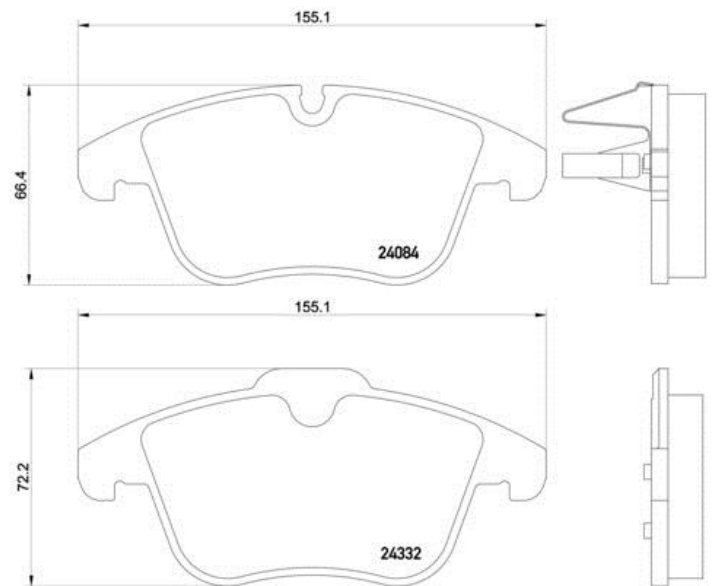

Pads P 61 106X

 **brembo**
AFTERMARKET

Pads technical data

Axle Front	WWA 24084, 24332
Width 155,1 mm	Thickness 17,9 - 18,8 mm
Height 66,4 - 72,2 mm	Braking system Teves
Features	Wear indicator Electric
EANCode 8020584069158	