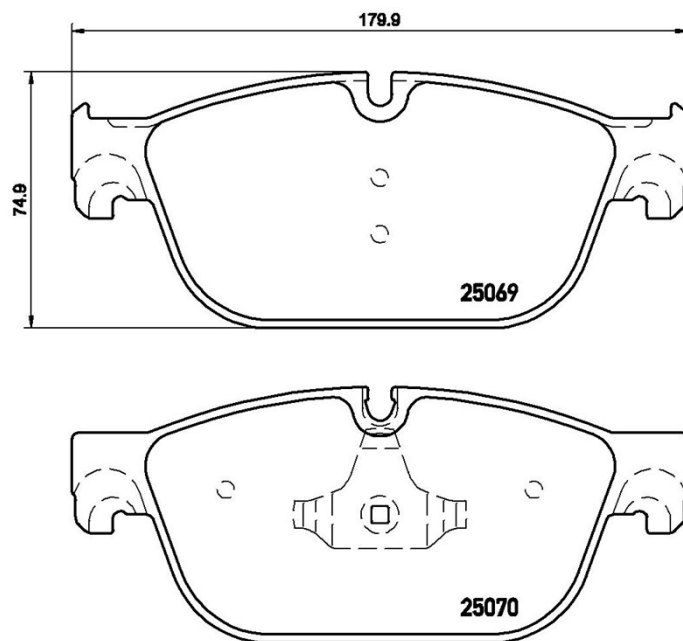

Pads technical data

Axle Front	WWA 25069, 25070
Width 179,9 mm	Thickness 17 mm
Height 74,9 mm	Braking system Teves
Features With piston clip	Wear indicator Prepared
EANCode 8020584109878	

Compatible vehicles

CITROËN				
Model	Type	Kw	Year	
C5 III (RD_)	2.0 HDi 180	133	03/15 -	
C5 III (RD_)	3.0 HDi 240	177	04/09 -	
C5 III Break (RW_)	2.0 HDi 180	133	03/15 -	
C5 III Break (RW_)	3.0 HDi 240	177	04/09 -	
C6 (TD_)	3.0 HDi	177	04/09 12/12	
DS4	2.0 BlueHDi 150	110	07/14 07/15	
DS4	2.0 BlueHDi 180	133	07/14 07/15	
DS4	2.0 HDi / BlueHDi 135	100	09/11 07/15	