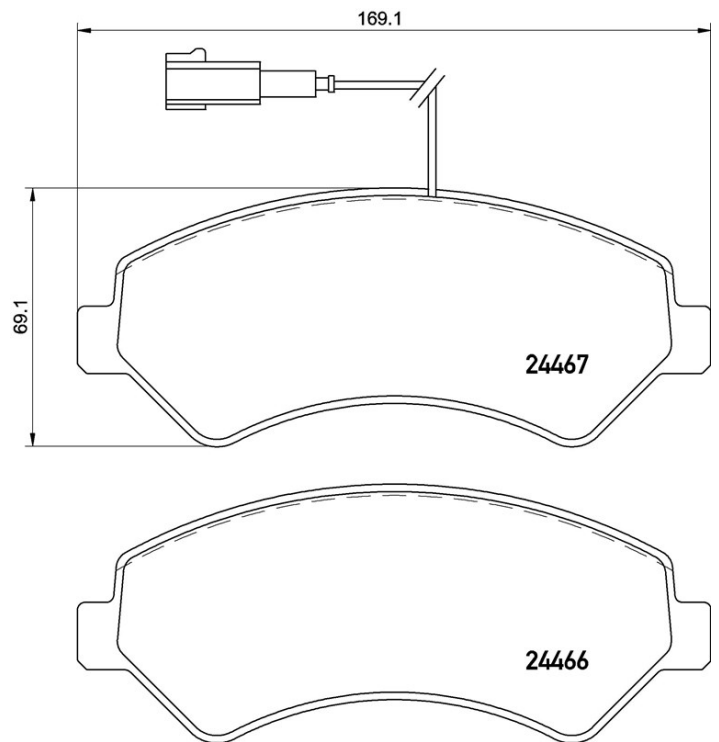

Pads P 61 118

Pads technical data

Axle
Front

WVA
24467, 24466

Width
169,1 mm

Thickness
19 mm

Height
69,1 mm

Braking system
Brembo

Features

Wear indicator
Electric

EANCode
8020584110744

Compatible vehicles

CITROËN

Model	Type	Kw	Year
JUMPER Box / RELAY Box	2.0 BlueHDi 110	81	04/16 -
JUMPER Box / RELAY Box	2.0 BlueHDi 130	96	04/16 -
JUMPER Box / RELAY Box	2.0 BlueHDi 160	120	04/16 -
JUMPER Box / RELAY Box	2.0 BlueHDi 160 4x4	120	04/16 -
JUMPER Box / RELAY Box	2.2 HDi 100	74	04/06 -
JUMPER Box / RELAY Box	2.2 HDi 110	81	07/11 -
JUMPER Box / RELAY Box	2.2 HDi 120	88	04/06 -