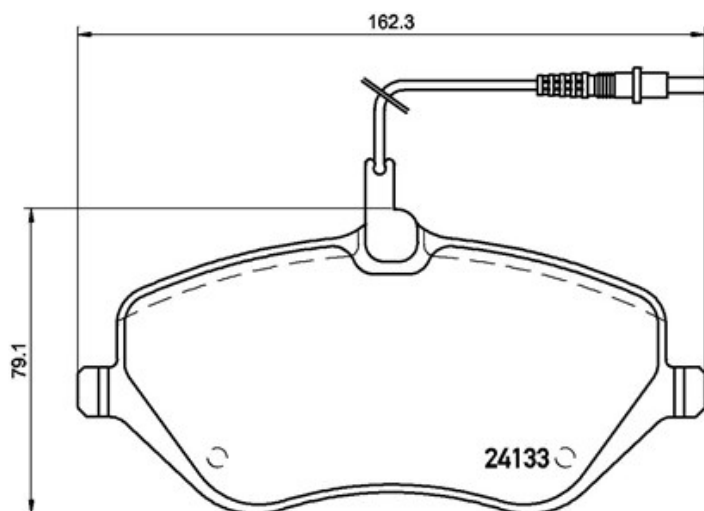

Pads P 61 119

 **brembo**
AFTERMARKET

Pads technical data

Axle
Front

WVA
24133, 24174, 25182

Width
162,3 mm

Thickness
18,3 mm

Height
79,1 mm

Braking system
Lucas

Features

Wear indicator
Electric

EANCode
8020584110775

 **brembo**

Compatible vehicles

CITROËN

Model	Type	Kw	Year
C5 III (RD_)	2.2 HDi 200	150	07/10 -
C5 III Break (RW_)	2.2 HDi 165	120	02/08 -
C5 III Break (RW_)	2.2 HDi 200	150	07/10 -
C6 (TD_)	2.2 HDi	120	06/06 12/10