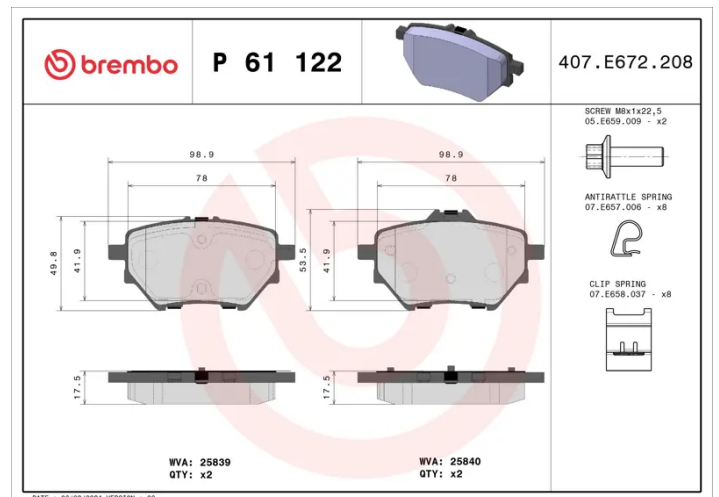

### Technical specifications

EAN code <b>8020584111659</b>	Axle <b>Rear</b>	Thickness <b>18 mm</b>
Width <b>99 mm</b>	Height <b>50 mm</b>	Braking system <b>Bosch</b>
Wear indicator <b>Without</b>	WVA number <b>25839,25840</b>	Accessories <b>With accessories With anti-squeal shim With brake caliper bolts</b>