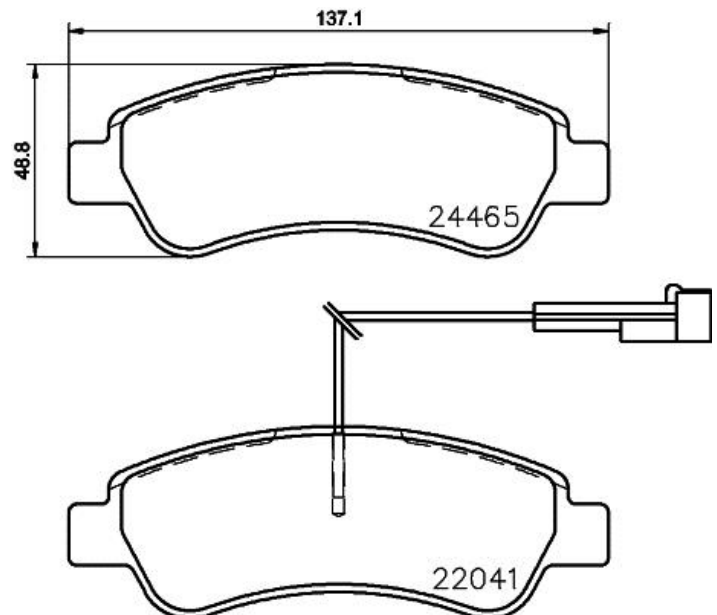

Pads technical data

Axle
Rear

Width
137,1 mm

Height
48,8 mm

Features
With accessories
With brake caliper screws

EANCode
8020584080146

WVA
24465, 22041

Thickness
18,8 mm

Braking system
Bosch

Wear indicator
Electric

Compatible vehicles

CITROËN

Model	Type	Kw	Year
JUMPER Box / RELAY Box	2.0 BlueHDi 110	81	04/16 -
JUMPER Box / RELAY Box	2.0 BlueHDi 130	96	04/16 -
JUMPER Box / RELAY Box	2.0 BlueHDi 160	120	04/16 -
JUMPER Box / RELAY Box	2.0 BlueHDi 160 4x4	120	04/16 -
JUMPER Box / RELAY Box	2.2 HDi 100	74	04/06 -
JUMPER Box / RELAY Box	2.2 HDi 110	81	07/11 -
JUMPER Box / RELAY Box	2.2 HDi 120	88	04/06 -
JUMPER Box / RELAY Box	2.2 HDi 130	96	07/11 -
JUMPER Box / RELAY Box	2.2 HDi 150	110	07/11 -