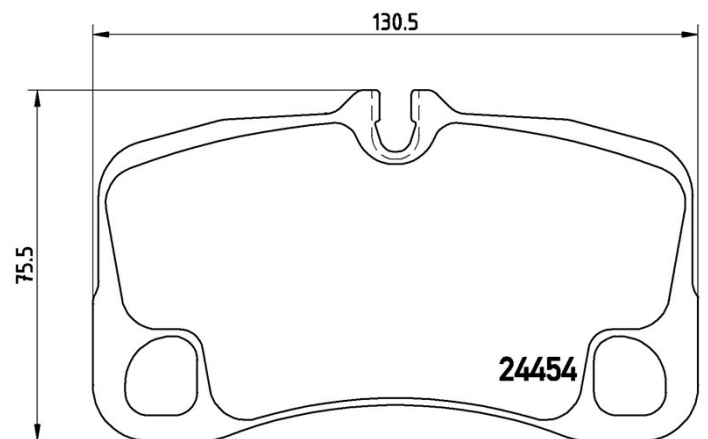

Pads technical data

Axle

Rear

WVA

24454

Width

130,5 mm

Thickness

17,5 mm

Height

75,5 mm

Braking system

Brembo

Features

Wear indicator

Prepared

EANCode

8020584061848

Compatible vehicles

PORSCHE

Model	Type	Kw	Year
911 (997)	3.6 Carrera	254	06/08 12/11
911 (997)	3.6 Carrera 4	254	06/08 12/12
911 (997)	3.8 Carrera 4 GTS	300	06/09 12/12
911 (997)	3.8 Carrera 4S	283	06/08 12/12
911 (997)	3.8 Carrera GTS	300	06/09 12/11
911 (997)	3.8 Turbo	373	09/10 12/11
911 Convertible (997)	3.6 Carrera	254	06/08 12/11
911 Convertible (997)	3.6 Carrera 4	254	06/08 12/12
911 Targa (997)	3.6 Carrera 4	254	10/08 12/12

OE Part number