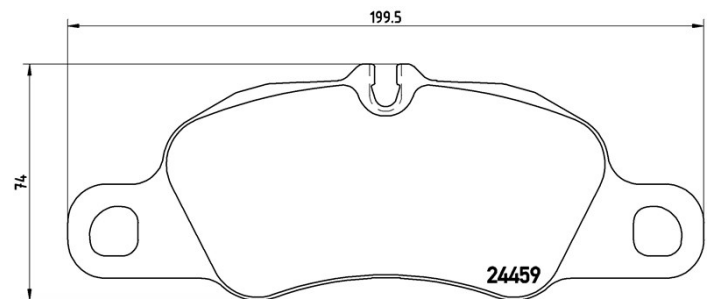

Pads technical data

Axle
Front

WVA
24459

Width
199,5 mm

Thickness
18,5 mm

Height
74 mm

Braking system
Brembo

Features

Wear indicator
Prepared

EANCode
8020584090787

Compatible vehicles

PORSCHE

| Model | Type | Kw | Year |
|-----------------------|---------------|-----|-------------|
| 718 BOXSTER (982) | 2.0 | 184 | 04/16 - |
| 718 BOXSTER (982) | 2.0 | 220 | 04/16 - |
| 718 BOXSTER (982) | 2.5 GTS | 269 | 10/17 - |
| 718 CAYMAN (982) | 2.0 | 184 | 04/16 - |
| 718 CAYMAN (982) | 2.0 | 220 | 04/16 - |
| 718 CAYMAN (982) | 2.5 GTS | 269 | 10/17 - |
| 911 (997) | 3.6 Carrera | 254 | 06/08 12/11 |
| 911 (997) | 3.6 Carrera 4 | 254 | 06/08 12/12 |
| 911 Convertible (997) | 3.6 Carrera | 254 | 06/08 12/11 |
| 911 Convertible (997) | 3.6 Carrera 4 | 254 | 06/08 12/12 |
| 911 Targa (997) | 3.6 Carrera 4 | 254 | 10/08 12/12 |
| BOXSTER (981) | 2.7 | 195 | 04/12 - |
| BOXSTER (981) | GTS 3.4 | 243 | 02/14 - |

| | | | |
|----------------------|---------|-----|---------|
| BOXSTER (981) | S 3.4 | 232 | 04/12 - |
| BOXSTER Spyder (981) | 3.8 | 276 | 07/15 - |
| CAYMAN (981) | 2.7 | 202 | 03/13 - |
| CAYMAN (981) | GTS 3.4 | 250 | 02/14 - |
| CAYMAN (981) | S 3.4 | 239 | 03/13 - |