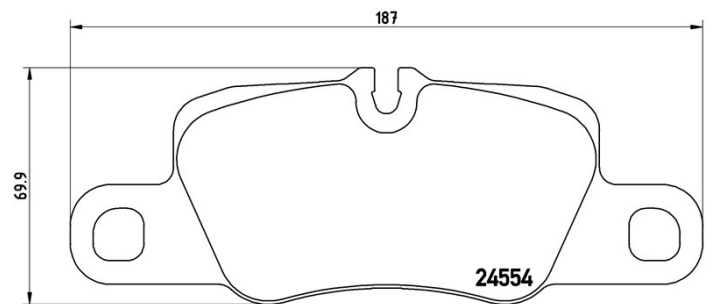

Pads technical data

Axle
Rear

WVA
24554

Width
187 mm

Thickness
16,0 mm

Height
69,9 mm

Braking system
Brembo

Features

Wear indicator
Prepared

EANCode
8020584090800

Compatible vehicles

PORSCHE

Model	Type	Kw	Year
PANAMERA (970)	3.0 4S	309	07/13 10/16
PANAMERA (970)	3.0 4S	235	10/13 10/16
PANAMERA (970)	3.0 D	221	07/13 10/16
PANAMERA (970)	3.0 D	155	08/11 07/13
PANAMERA (970)	3.0 D	184	08/11 07/13
PANAMERA (970)	3.0 S	309	07/13 10/16
PANAMERA (970)	3.0 S	235	10/13 10/16
PANAMERA (970)	3.0 S E-Hybrid	245	03/11 07/13
PANAMERA (970)	3.0 S E-Hybrid	279	03/11 07/13
PANAMERA (970)	3.0 S E-Hybrid	306	07/13 10/16
PANAMERA (970)	3.6	220	05/10 07/13
PANAMERA (970)	3.6	228	07/13 10/16
PANAMERA (970)	3.6 4	220	05/10 07/13