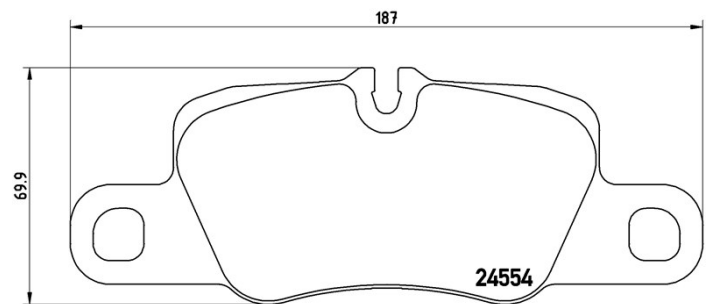

Pads technical data

Axle	WVA 24554
Width 187 mm	Thickness 16,7 mm
Height 69,9 mm	Braking system Brembo
Features	Wear indicator Prepared

EANCode
8020584103616

Compatible vehicles

OE Part number

Compatible OE codes