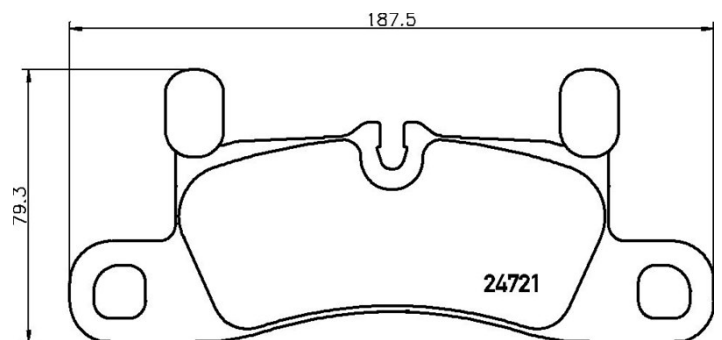

## Pads technical data

**Axle**  
Rear

**WVA**  
24721

**Width**  
187,5 mm

**Thickness**  
17,4 mm

**Height**  
76 mm

**Braking system**  
Brembo

**Features**  
With counterweights

**Wear indicator**  
Prepared

**EANCode**  
8020584110836