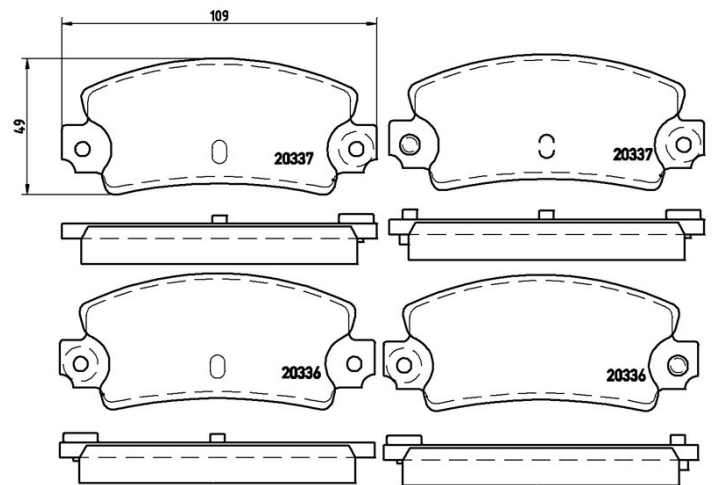

Pads technical data

Axle
Rear

WVA
20336, 20337

Width
109 mm

Thickness
14 mm

Height
49 mm

Braking system
Bendix

Features

Wear indicator
Acoustic

EANCode
8020584056653

Compatible vehicles

RENAULT

Model	Type	Kw	Year
18 (134_)	1.6 Turbo (1345)	80	10/80 09/82
18 (134_)	1.6 Turbo (1345)	92	10/82 07/86
21 (B48_)	2.0 (B48C)	88	09/89 12/93
21 (B48_)	2.0 (B48R/Y)	99	02/90 10/92
21 (B48_)	2.0 4x4 (B48R/Y)	99	09/90 10/92
21 (B48_)	2.0 TXi	100	07/89 05/93
21 (B48_)	2.1 D (B480)	51	04/92 06/94
21 (B48_)	2.1 D (B48V/B48O)	53	09/89 12/92
21 (B48_)	2.1 Turbo-D (B486, B488, B48V)	65	09/89 06/94
21 (B48_)	2.2 (B48K)	79	09/89 06/94
21 (B48_)	2.2 4x4 (B48K)	79	07/90 06/94
21 Box (S48_)	2.1 D	49	06/86 08/94