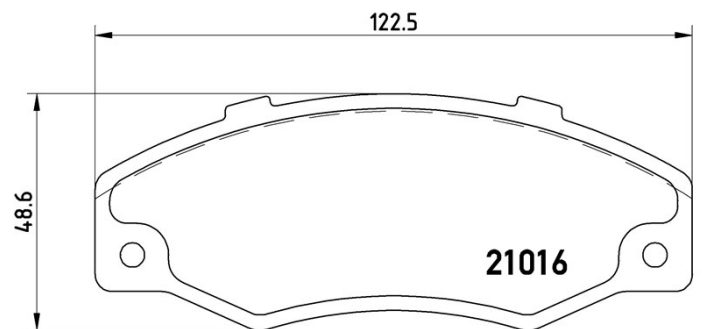

Pads technical data

Axle
Front

WVA
21016, 21086, 21087

Width
122,5 mm

Thickness
17 mm

Height
48,6 mm

Braking system
Bendix

Features

Wear indicator
Electric

EANCode
8020584056790

Compatible vehicles

RENAULT

Model	Type	Kw	Year
21 (B48_)	2.0 (B48C)	88	09/89 12/93
21 (B48_)	2.0 (B48R/Y)	99	02/90 10/92
21 (B48_)	2.0 4x4 (B48R/Y)	99	09/90 10/92
21 (B48_)	2.0 TXi	100	07/89 05/93
21 (B48_)	2.1 D (B480)	51	04/92 06/94
21 (B48_)	2.1 D (B48V/B48O)	53	09/89 12/92
21 (B48_)	2.1 Turbo-D (B486, B488, B48V)	65	09/89 06/94
21 (B48_)	2.2 (B48K)	79	09/89 06/94
21 (B48_)	2.2 4x4 (B48K)	79	07/90 06/94
21 Box (S48_)	1.9 D	47	06/86 08/94
21 Box (S48_)	2.1 D	49	06/86 08/94
21 Estate (K48_)	2.0	75	06/91 05/93
21 Estate (K48_)	2.0	86	07/89 06/92