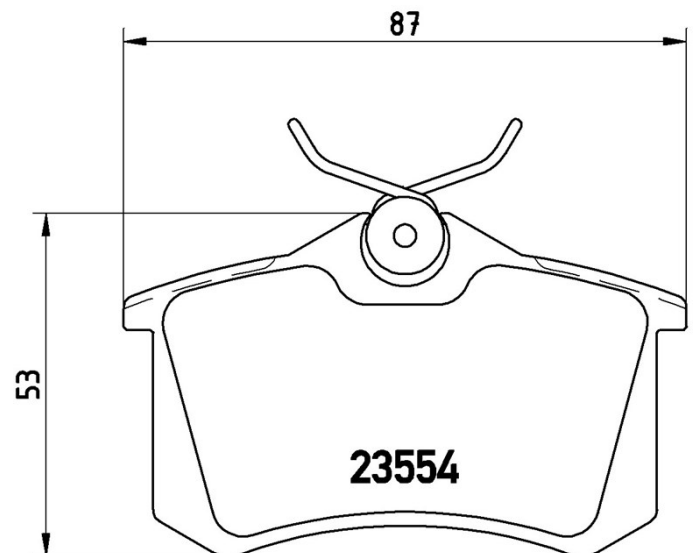

Pads technical data

Axle
Rear

WVA
20961, 23554

Width
87 mm

Thickness
16,2 mm

Height
53 mm

Braking system
Lucas

Features
with brake caliper screws

Wear indicator
Without

Compatible vehicles

AUDI

Model	Type	Kw	Year
A6 Avant (4B5, C5)	S6 quattro	268	09/01 12/03

NISSAN

Model	Type	Kw	Year
NOTE (E11, NE11)	1.4	65	03/06 06/12
NOTE (E11, NE11)	1.5 dCi	50	03/06 06/12
NOTE (E11, NE11)	1.5 dCi	63	03/06 06/12
NOTE (E11, NE11)	1.5 dCi	76	07/08 06/12
NOTE (E11, NE11)	1.5 dCi	66	09/10 06/12
NOTE (E11, NE11)	1.6	81	03/06 06/12