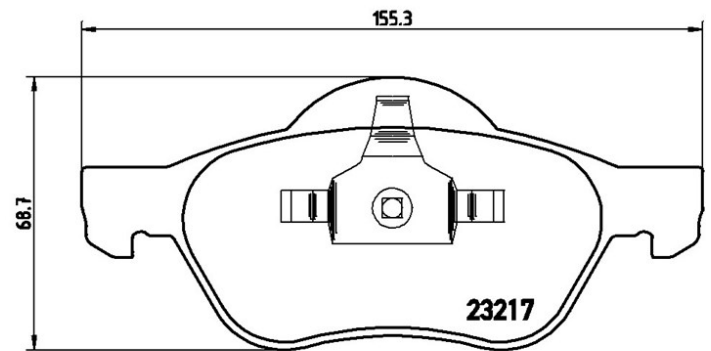

Pads technical data

Axle
Front

WVA
23215, 23217

Width
156,5 - 155,3 mm

Thickness
18,3 mm

Height
66,3 - 68,7 mm

Braking system
Teves

Features
with accessories

Wear indicator
Without

Compatible vehicles

RENAULT

Model	Type	Kw	Year
LAGUNA Coupe (DT0/1)	1.5 dCi	81	03/12 12/15
LAGUNA II (BG0/1_)	1.6	76	03/01 05/05
LAGUNA II (BG0/1_)	1.6 16V (BG0A, BG0L)	79	03/01 05/05
LAGUNA II (BG0/1_)	1.6 16V (BG1G, BG1H)	82	02/05 08/07
LAGUNA II (BG0/1_)	1.6 LPG	79	03/01 05/05
LAGUNA II (BG0/1_)	1.8 16V (BG04, BG0B, BG0C,	86	03/01 05/05