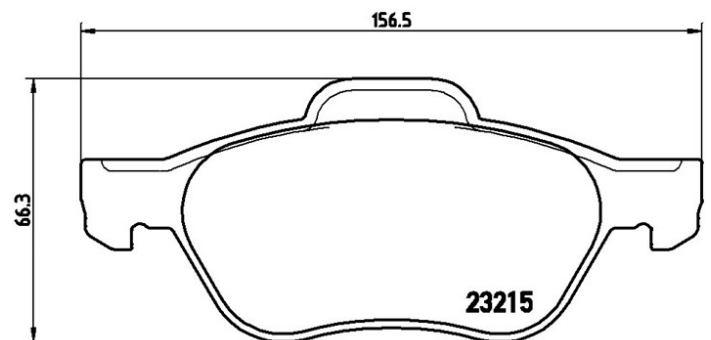

Pads technical data

Axle
Front

WVA
23215, 23217

Width
156,5 - 155,3 mm

Thickness
18,3 mm

Height
66,3 - 68,7 mm

Braking system
Teves

Features
with accessories

Wear indicator
Without

Compatible vehicles

RENAULT

Model	Type	Kw	Year
LAGUNA Coupe (DT0/1)	1.5 dCi	81	03/12 12/15
LAGUNA II (BG0/1_)	1.6	76	03/01 05/05
LAGUNA II (BG0/1_)	1.6 16V (BG0A, BG0L)	79	03/01 05/05
LAGUNA II (BG0/1_)	1.6 16V (BG1G, BG1H)	82	02/05 08/07
LAGUNA II (BG0/1_)	1.6 LPG	79	03/01 05/05
LAGUNA II (BG0/1_)	1.8 16V (BG04, BG0B, BG0C,	86	03/01 05/05