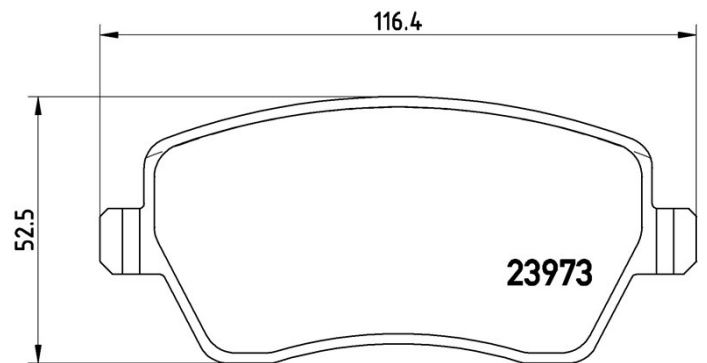

Pads technical data

WVA
23973

Width
116,3 mm

Thickness
17,3 mm

Height
51,9 mm

Braking system
Lucas

Wear indicator
Without

Compatible vehicles